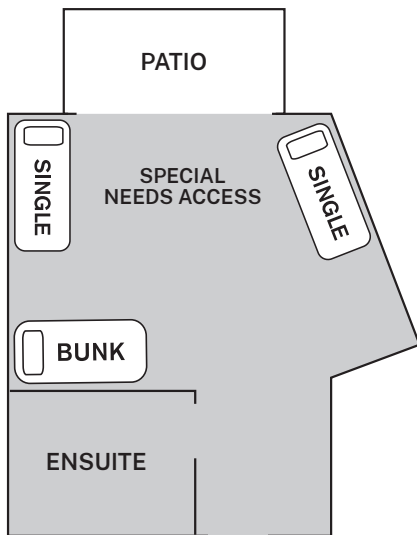

Sydney Academy of Sport and Recreation

Academy Map

P Car Park
B Bus Drop Off & Pickup

Sydney Academy of Sport and Recreation

Motel Accommodation

Room Numbers	Bed Style	People Per Room	Total Beds	Total Rooms
1	3 Bunks	6	6	1
00, 2-16, 24-33	2 Bunks 1 Single Bed	5	130	26
17-22	2 Single Beds	2	12	6
23	3 Single Beds	3	3	1

Motel Accommodation & Lecture Rooms

0 60 120

Sydney Academy of Sport and Recreation

Dormitory Accommodation

Dormitory Rooms 1a to 12b	Total Beds
10 beds (5 bunks) per dormitory	240
2 beds each staff room (12 staff room). Dorm Staff rooms 7-12 only have 1 x single bed.	18

Sydney Academy of Sport and Recreation

Motel Accommodation Room Layout

Motel 18, 20, 22

Motel 19, 21

Motel 23

Motel 30

Sydney Academy of Sport and Recreation

Motel Accommodation Room Layout

Motel 00, 8

Motel 1*, 9
(*Room 1 has 3 bunk beds)

Motel 19, 21

Motel 3

Motel 5, 7, 11

Motel 6

Sydney Academy of Sport and Recreation

Motel Accommodation Room Layout