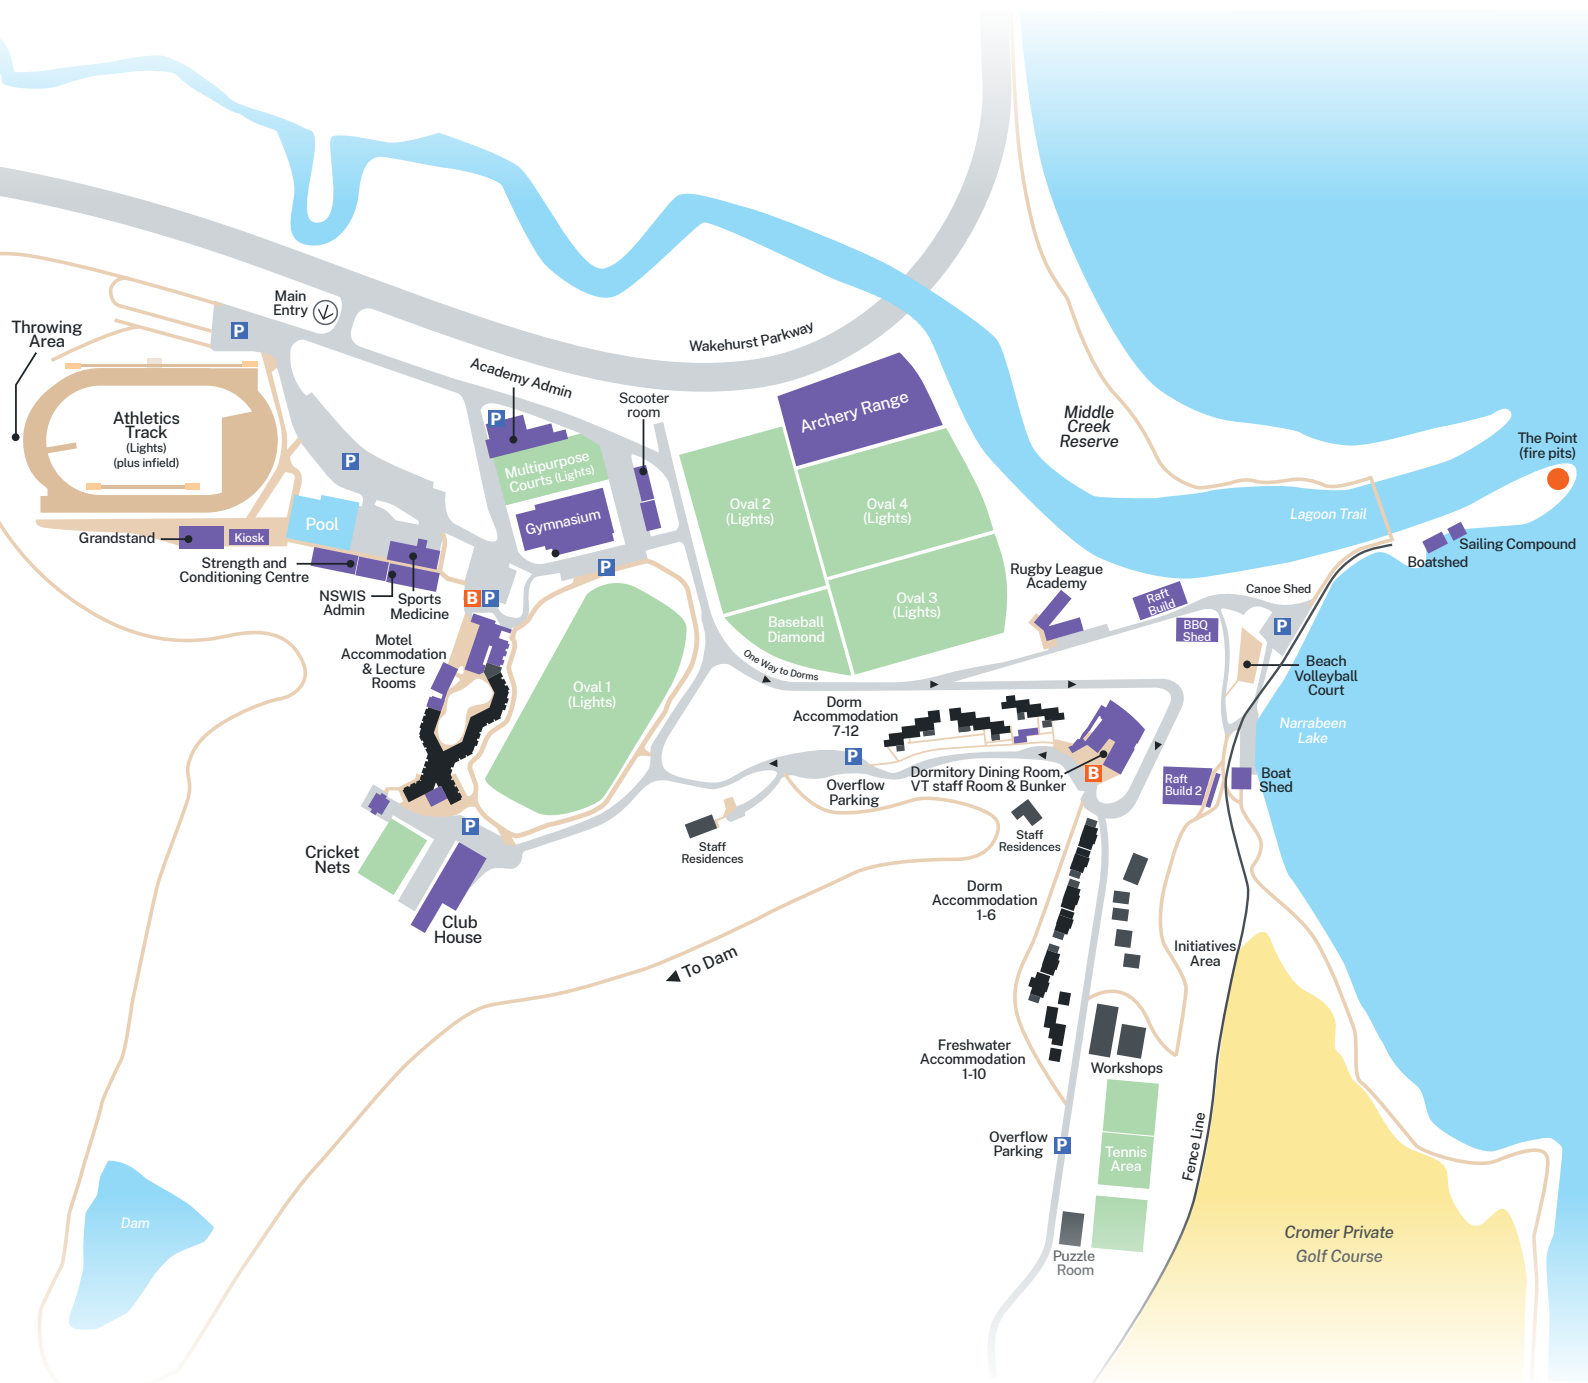

Sydney Academy of Sport and Recreation

Academy Map

P Car Park
B Bus Drop Off & Pickup

Sydney Academy of Sport and Recreation

Motel Accommodation

Room Numbers	Bed Style	People Per Room	Total Beds	Total Rooms
1	3 Bunks	6	6	1
00, 2-16, 24-33	2 Bunks 1 Single Bed	5	130	26
17-22	2 Single Beds	2	12	6
23	3 Single Beds	3	3	1

Sydney Academy of Sport and Recreation

Motel Accommodation Room Layout

Motel 18, 20, 22

Motel 19, 21

Motel 23

Motel 30

Sydney Academy of Sport and Recreation

Motel Accommodation Room Layout

Freshwater 3-4