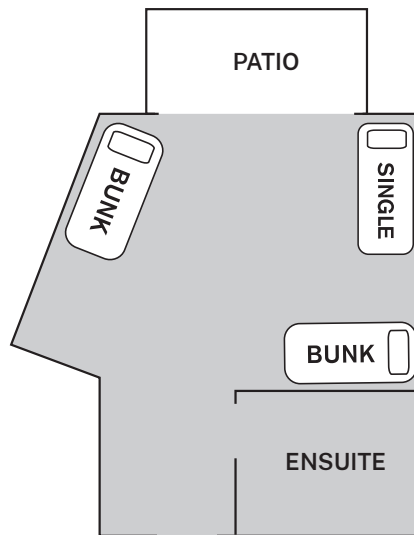

Motel Accommodation & Lecture Rooms

0 60 120

Sydney Academy of Sport and Recreation

Dormitory Accommodation

Dormitory Rooms 1a to 12b	Total Beds
10 beds (5 bunks) per dormitory	240
2 beds each staff room (12 staff room). Dorm Staff rooms 7-12 only have 1 x single bed.	18

Sydney Academy of Sport and Recreation

Motel Accommodation Room Layout

Motel 18, 20, 22

Motel 19, 21

Motel 23

Motel 30

Sydney Academy of Sport and Recreation

Motel Accommodation Room Layout

Motel 00, 8

Motel 1*, 9
(*Room 1 has 3 bunk beds)

Motel 19, 21

Motel 3

Motel 5, 7, 11

Motel 6

Sydney Academy of Sport and Recreation

Motel Accommodation Room Layout