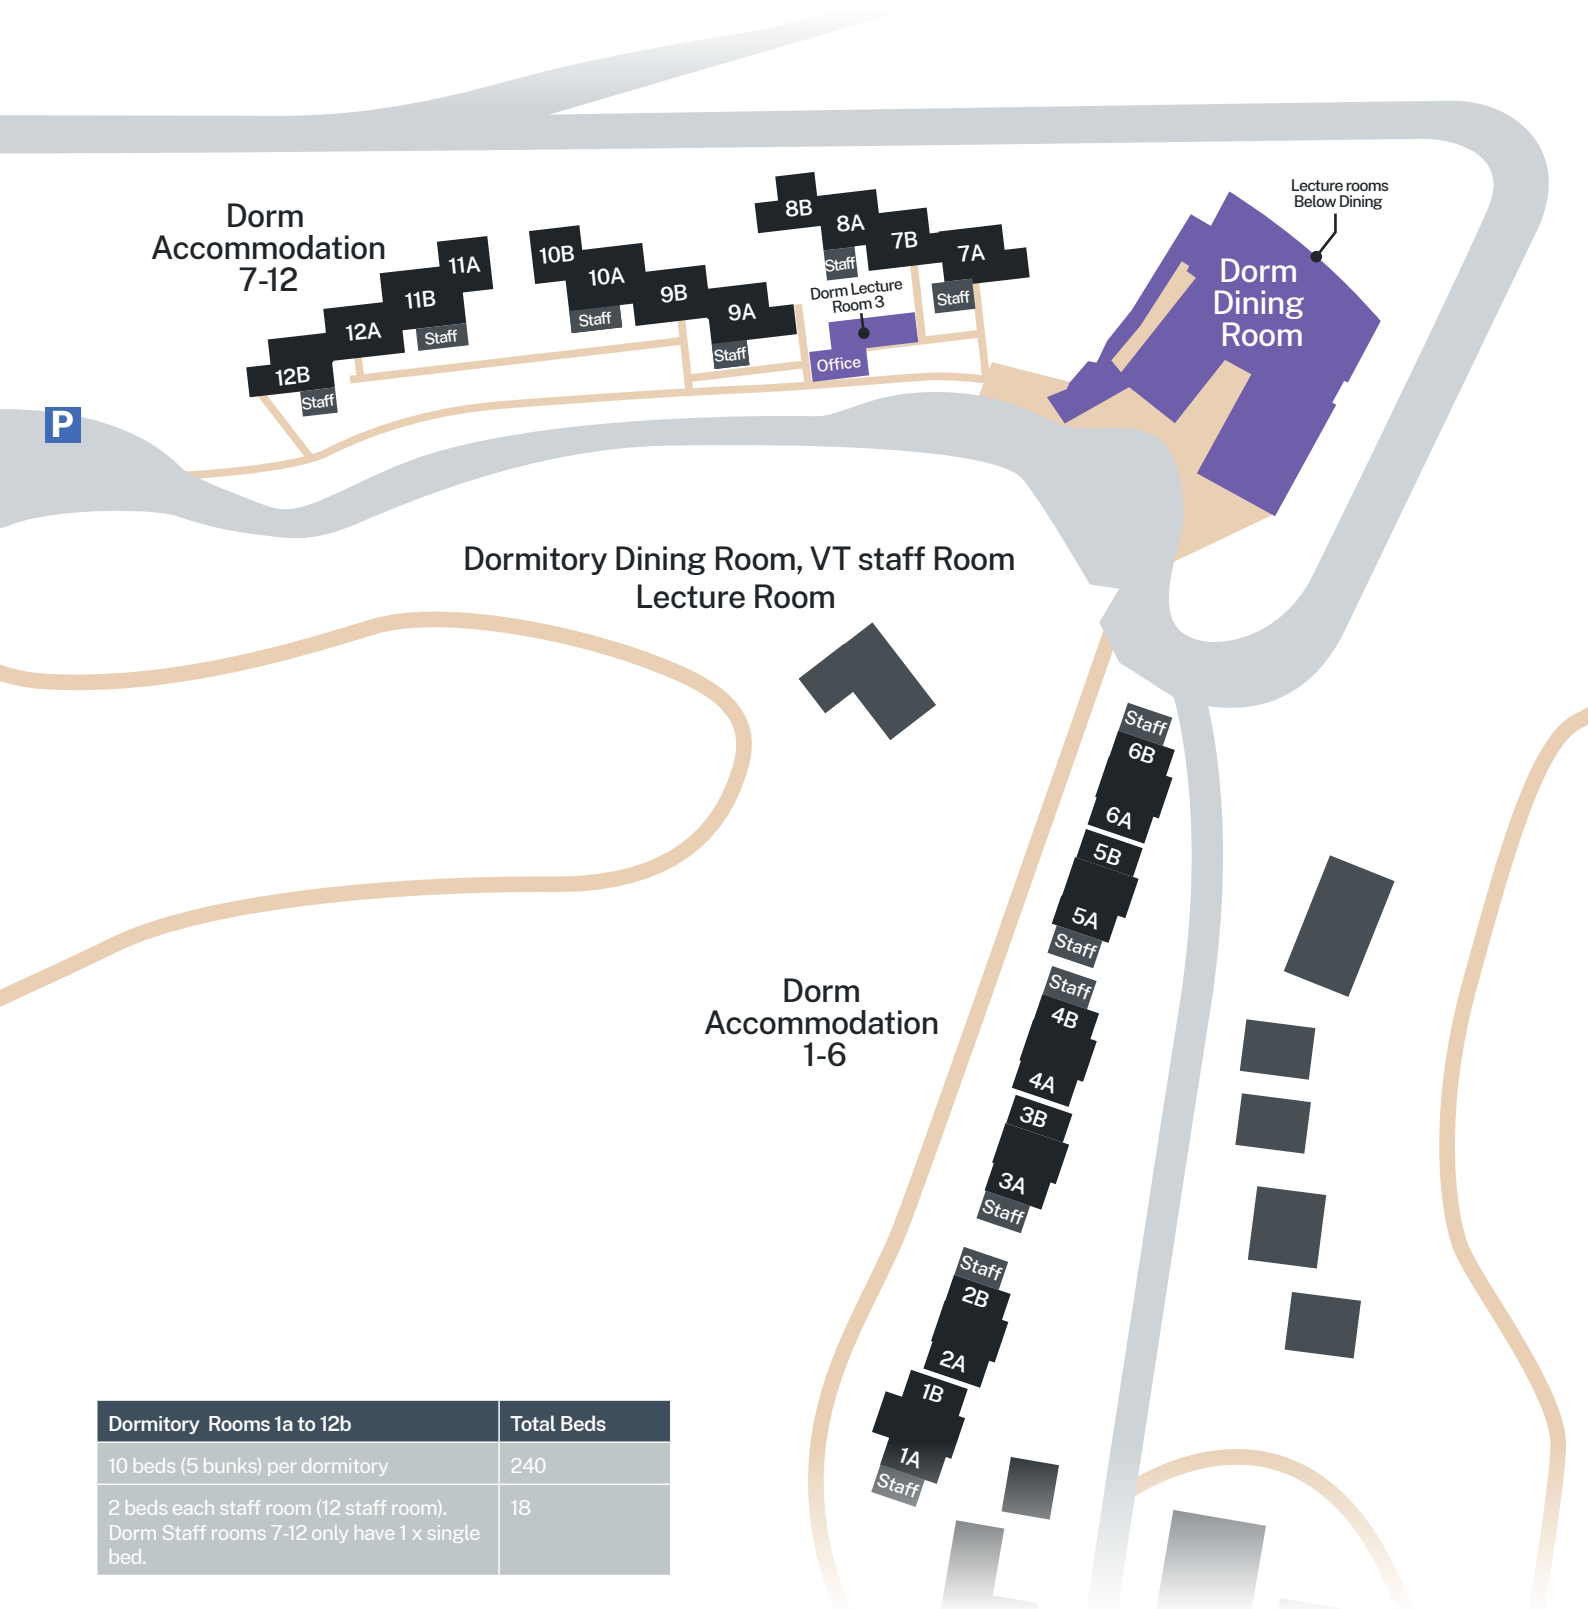

Motel Accommodation & Lecture Rooms

0 60 120

Sydney Academy of Sport and Recreation

Dormitory Accommodation

Dormitory Rooms 1a to 12b	Total Beds
10 beds (5 bunks) per dormitory	240
2 beds each staff room (12 staff room). Dorm Staff rooms 7-12 only have 1 x single bed.	18

Sydney Academy of Sport and Recreation

Motel Accommodation Room Layout

Motel 18, 20, 22

Motel 19, 21

Motel 23

Motel 30

Sydney Academy of Sport and Recreation

Motel Accommodation Room Layout

Motel 00, 8

Motel 1*, 9
(*Room 1 has 3 bunk beds)

Motel 19, 21

Motel 3

Motel 5, 7, 11

Motel 6

Sydney Academy of Sport and Recreation

Motel Accommodation Room Layout

Freshwater 3-4