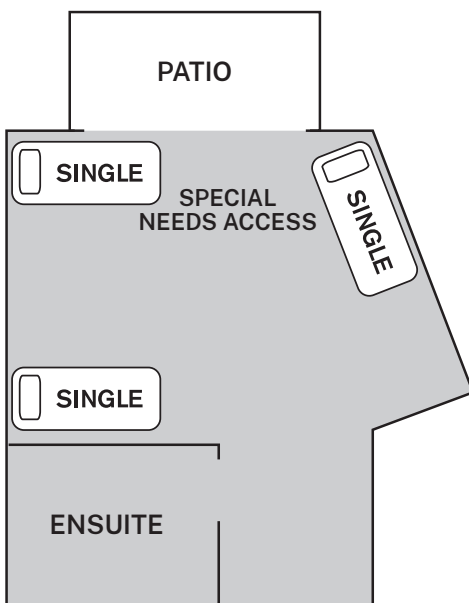

Sydney Academy of Sport and Recreation

Academy Map

P Car Park
B Bus Drop Off & Pickup

Sydney Academy of Sport and Recreation

Motel Accommodation

Room Numbers	Bed Style	People Per Room	Total Beds	Total Rooms
1	3 Bunks	6	6	1
00, 2-16, 24-33	2 Bunks 1 Single Bed	5	130	26
17-22	2 Single Beds	2	12	6
23	3 Single Beds	3	3	1

Motel Accommodation & Lecture Rooms

0 60 120

Sydney Academy of Sport and Recreation

Dormitory Accommodation

Dormitory Rooms 1a to 12b	Total Beds
10 beds (5 bunks) per dormitory	240
2 beds each staff room (12 staff room). Dorm Staff rooms 7-12 only have 1 x single bed.	18

Sydney Academy of Sport and Recreation

Motel Accommodation Room Layout

Motel 18, 20, 22

Motel 19, 21

Motel 23

Motel 30

Sydney Academy of Sport and Recreation

Motel Accommodation Room Layout

Motel 00, 8

Motel 1*, 9
(*Room 1 has 3 bunk beds)

Motel 19, 21

Motel 3

Motel 5, 7, 11

Motel 6

Sydney Academy of Sport and Recreation

Motel Accommodation Room Layout