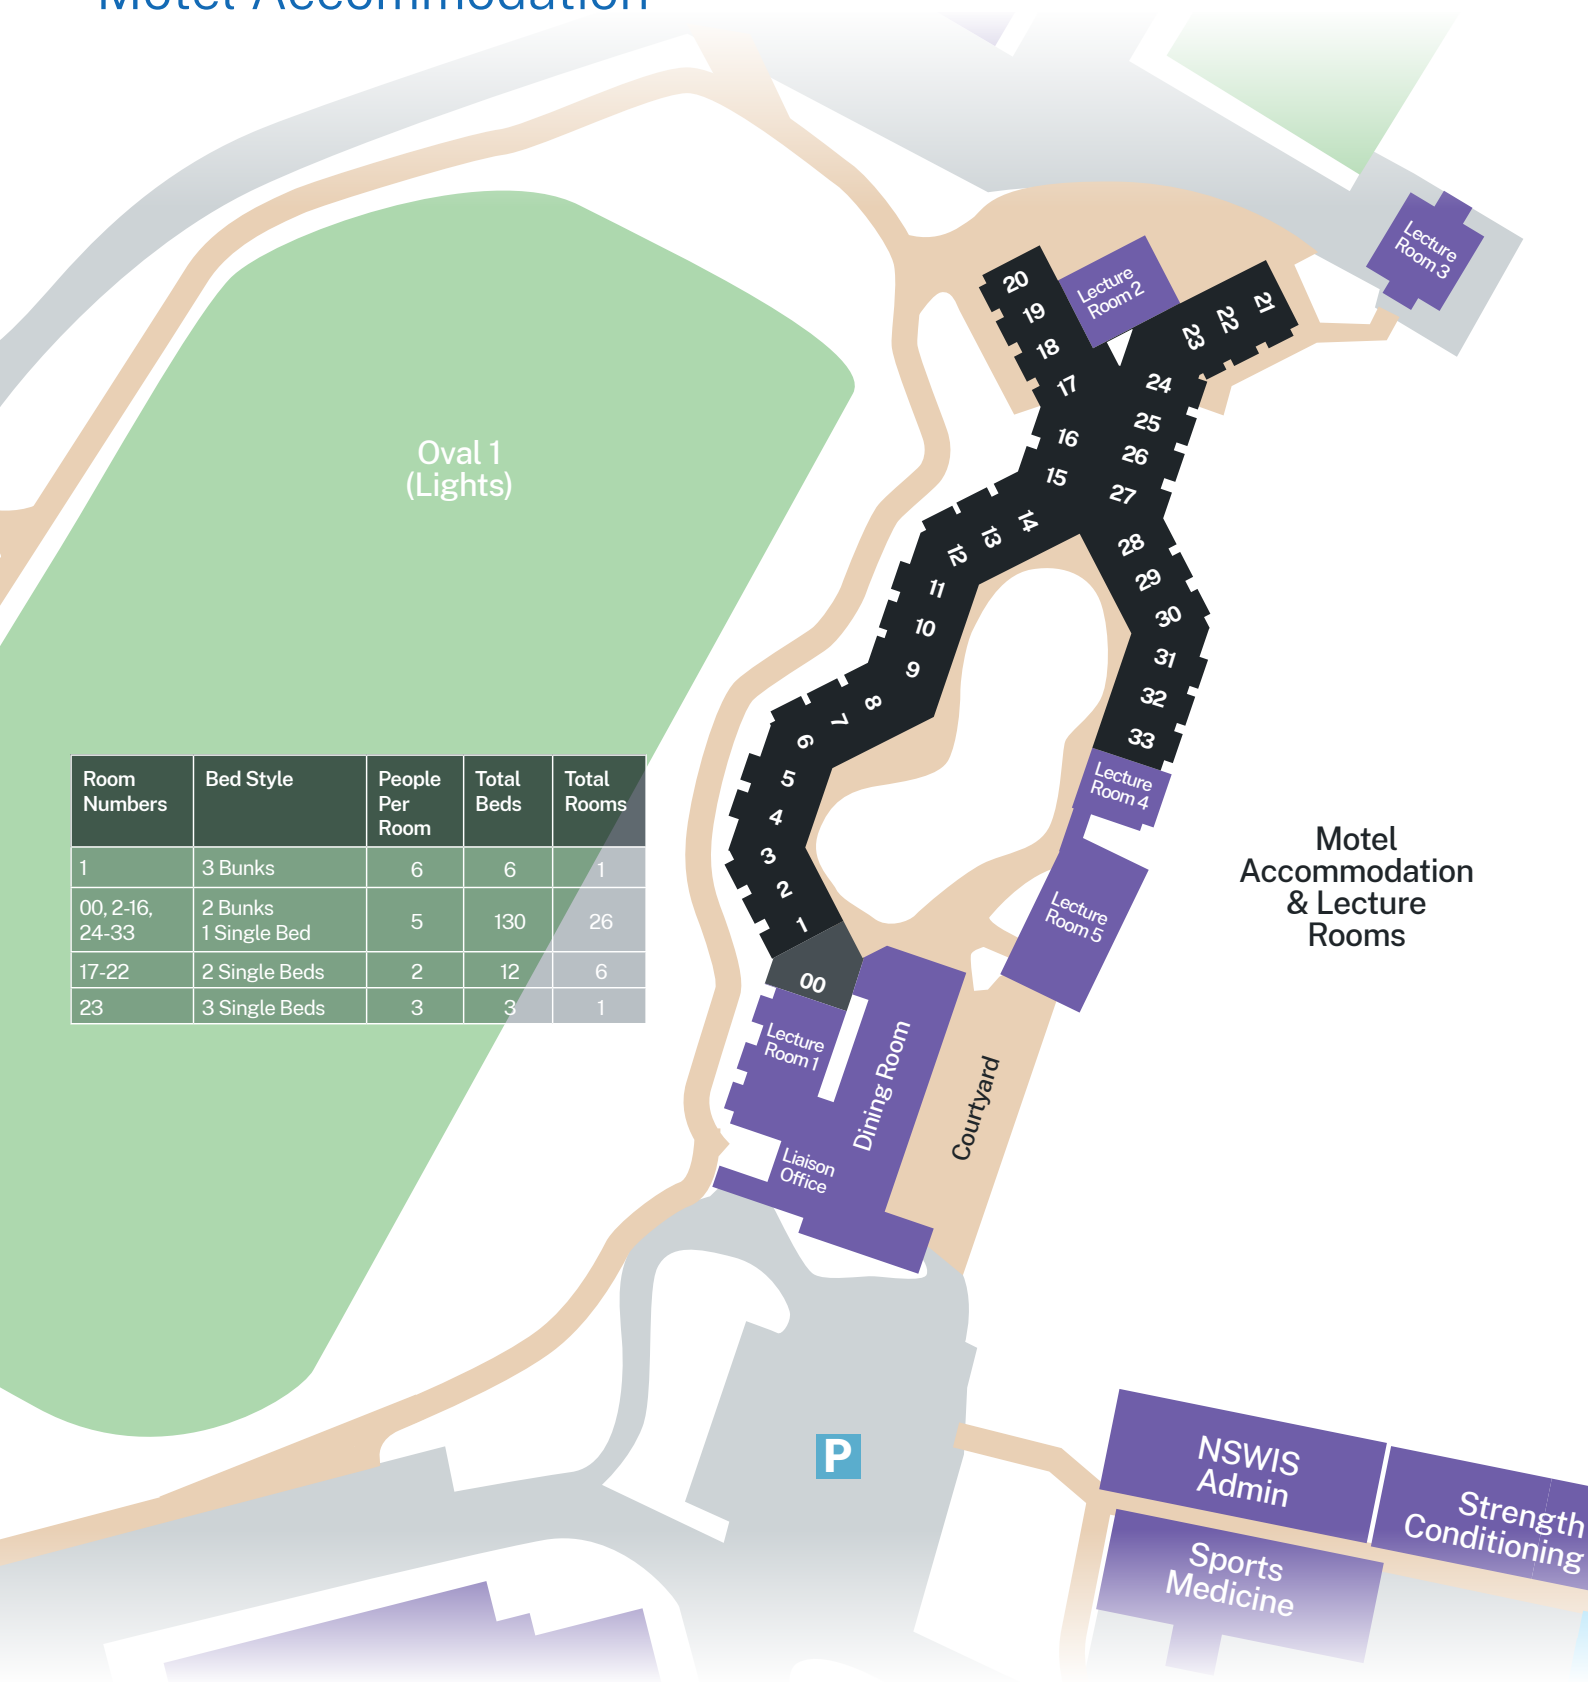

Sydney Academy of Sport and Recreation

Academy Map

P Car Park
B Bus Drop Off & Pickup

Sydney Academy of Sport and Recreation

Motel Accommodation

Room Numbers	Bed Style	People Per Room	Total Beds	Total Rooms
1	3 Bunks	6	6	1
00, 2-16, 24-33	2 Bunks 1 Single Bed	5	130	26
17-22	2 Single Beds	2	12	6
23	3 Single Beds	3	3	1

Sydney Academy of Sport and Recreation

Motel Accommodation Room Layout

Motel 18, 20, 22

Motel 19, 21

Motel 23

Motel 30

Sydney Academy of Sport and Recreation

Motel Accommodation Room Layout

Motel 12

Motel 13, 24, 26, 32

Motel 14, 27

Motel 15, 28

Motel 16, 25, 29, 31

Motel 17

Sydney Academy of Sport and Recreation

Dormitory Accommodation Room Layout

Freshwater 3-4