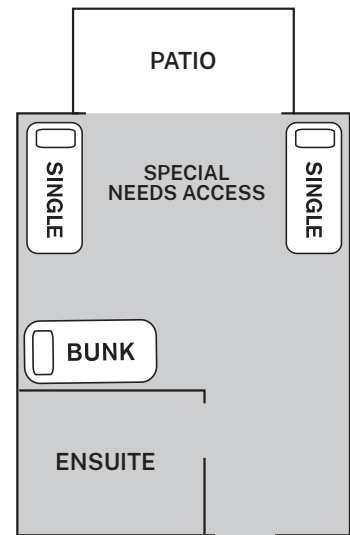

Motel Accommodation & Lecture Rooms

0 60 120

Sydney Academy of Sport and Recreation

Dormitory Accommodation

Dormitory Rooms 1a to 12b	Total Beds
10 beds (5 bunks) per dormitory	240
2 beds each staff room (12 staff room). Dorm Staff rooms 7-12 only have 1 x single bed.	18

Sydney Academy of Sport and Recreation

Motel Accommodation Room Layout

Motel 18, 20, 22

Motel 19, 21

Motel 23

Motel 30

Sydney Academy of Sport and Recreation

Motel Accommodation Room Layout

Motel 00, 8

Motel 1*, 9
(*Room 1 has 3 bunk beds)

Motel 19, 21

Motel 3

Motel 5, 7, 11

Motel 6

Sydney Academy of Sport and Recreation

Motel Accommodation Room Layout