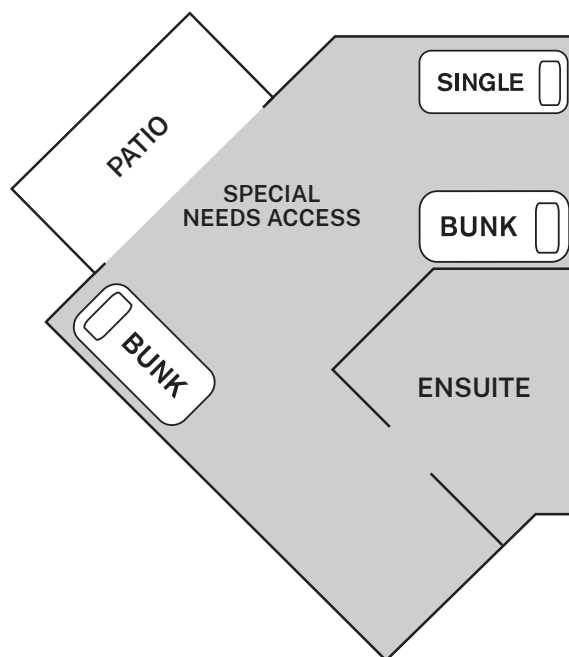

Sydney Academy of Sport and Recreation

Academy Map

P Car Park
B Bus Drop Off & Pickup

Sydney Academy of Sport and Recreation

Motel Accommodation

Room Numbers	Bed Style	People Per Room	Total Beds	Total Rooms
1	3 Bunks	6	6	1
00, 2-16, 24-33	2 Bunks 1 Single Bed	5	130	26
17-22	2 Single Beds	2	12	6
23	3 Single Beds	3	3	1

Motel Accommodation & Lecture Rooms

0 60 120

Sydney Academy of Sport and Recreation

Dormitory Accommodation

Dormitory Rooms 1a to 12b	Total Beds
10 beds (5 bunks) per dormitory	240
2 beds each staff room (12 staff room). Dorm Staff rooms 7-12 only have 1 x single bed.	18

Sydney Academy of Sport and Recreation

Motel Accommodation Room Layout

Motel 18, 20, 22

Motel 19, 21

Motel 23

Motel 30

Sydney Academy of Sport and Recreation

Motel Accommodation Room Layout

Motel 00, 8

Motel 1*, 9
(*Room 1 has 3 bunk beds)

Motel 19, 21

Motel 3

Motel 5, 7, 11

Motel 6

Sydney Academy of Sport and Recreation

Motel Accommodation Room Layout