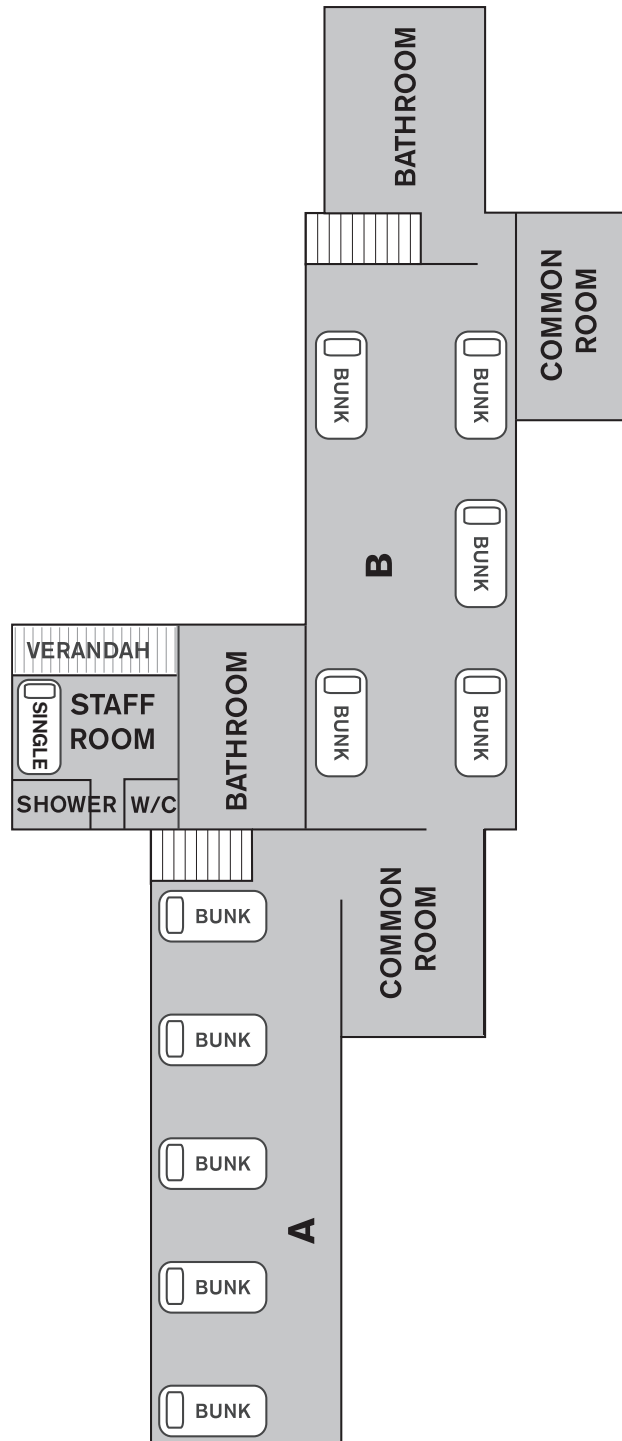

Sydney Academy of Sport and Recreation

Motel Accommodation Room Layout

Motel 18, 20, 22

Motel 19, 21

Motel 23

Motel 30

Sydney Academy of Sport and Recreation

Motel Accommodation Room Layout

Motel 00, 8

Motel 1*, 9
(*Room 1 has 3 bunk beds)

Motel 19, 21

Motel 3

Motel 5, 7, 11

Motel 6

Sydney Academy of Sport and Recreation

Motel Accommodation Room Layout

Motel 12

Motel 13, 24, 26, 32

Motel 14, 27

Motel 15, 28

Motel 16, 25, 29, 31

Motel 17

Sydney Academy of Sport and Recreation

Dormitory Accommodation Room Layout

Lodges 1-6

Lodges 7-12

Sydney Academy of Sport and Recreation

Freshwater Accommodation

Sydney Academy of Sport and Recreation

Freshwater Accommodation Room Layout

Freshwater 1, 2, 9 & 10

Freshwater 5-8