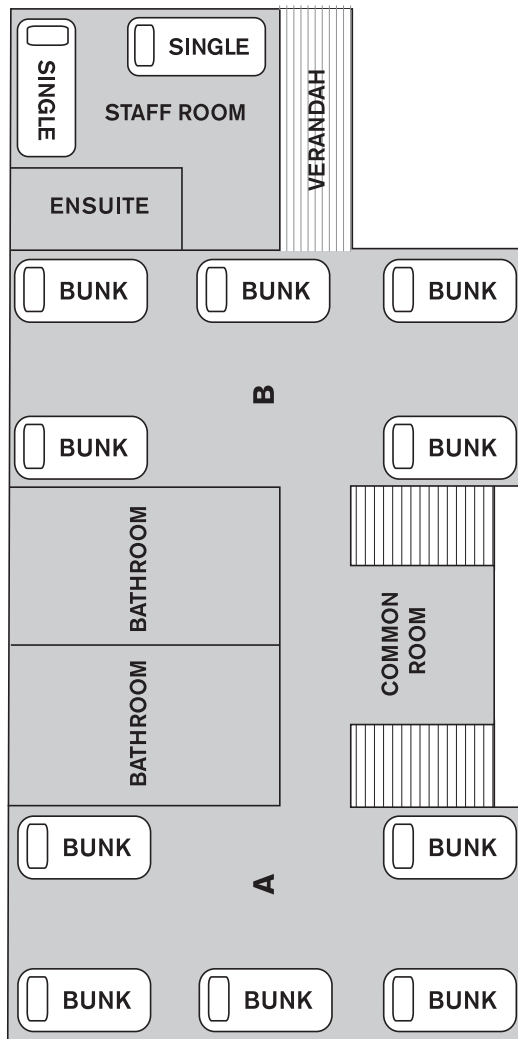

Sydney Academy of Sport and Recreation

Motel Accommodation Room Layout

Motel 18, 20, 22

Motel 19, 21

Motel 23

Motel 30

Sydney Academy of Sport and Recreation

Motel Accommodation Room Layout

Motel 00, 8

Motel 1*, 9
(*Room 1 has 3 bunk beds)

Motel 19, 21

Motel 3

Motel 5, 7, 11

Motel 6

Sydney Academy of Sport and Recreation

Motel Accommodation Room Layout

Motel 12

Motel 13, 24, 26, 32

Motel 14, 27

Motel 15, 28

Motel 16, 25, 29, 31

Motel 17

Sydney Academy of Sport and Recreation

Dormitory Accommodation Room Layout

Lodges 1-6

Lodges 7-12

Sydney Academy of Sport and Recreation

Freshwater Accommodation

Sydney Academy of Sport and Recreation

Freshwater Accommodation Room Layout

Freshwater 1, 2, 9 & 10

Freshwater 5-8