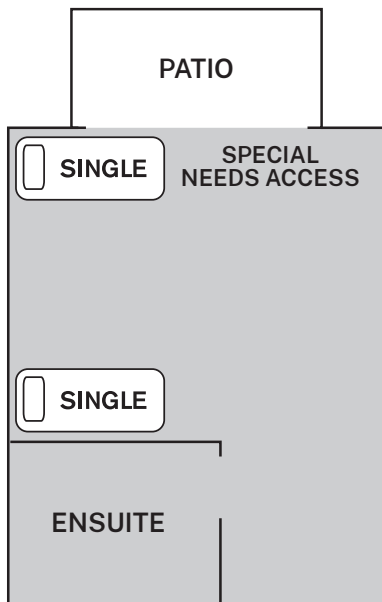

Sydney Academy of Sport and Recreation

Academy Map

P Car Park
B Bus Drop Off & Pickup

Sydney Academy of Sport and Recreation

Motel Accommodation

Room Numbers	Bed Style	People Per Room	Total Beds	Total Rooms
1	3 Bunks	6	6	1
00, 2-16, 24-33	2 Bunks 1 Single Bed	5	130	26
17-22	2 Single Beds	2	12	6
23	3 Single Beds	3	3	1

Motel Accommodation & Lecture Rooms

0 60 120

Sydney Academy of Sport and Recreation

Dormitory Accommodation

Dormitory Rooms 1a to 12b	Total Beds
10 beds (5 bunks) per dormitory	240
2 beds each staff room (12 staff room). Dorm Staff rooms 7-12 only have 1 x single bed.	18

Sydney Academy of Sport and Recreation

Motel Accommodation Room Layout

Motel 18, 20, 22

Motel 19, 21

Motel 23

Motel 30

Sydney Academy of Sport and Recreation

Motel Accommodation Room Layout

Motel 00, 8

Motel 1*, 9
(*Room 1 has 3 bunk beds)

Motel 19, 21

Motel 3

Motel 5, 7, 11

Motel 6

Sydney Academy of Sport and Recreation

Motel Accommodation Room Layout