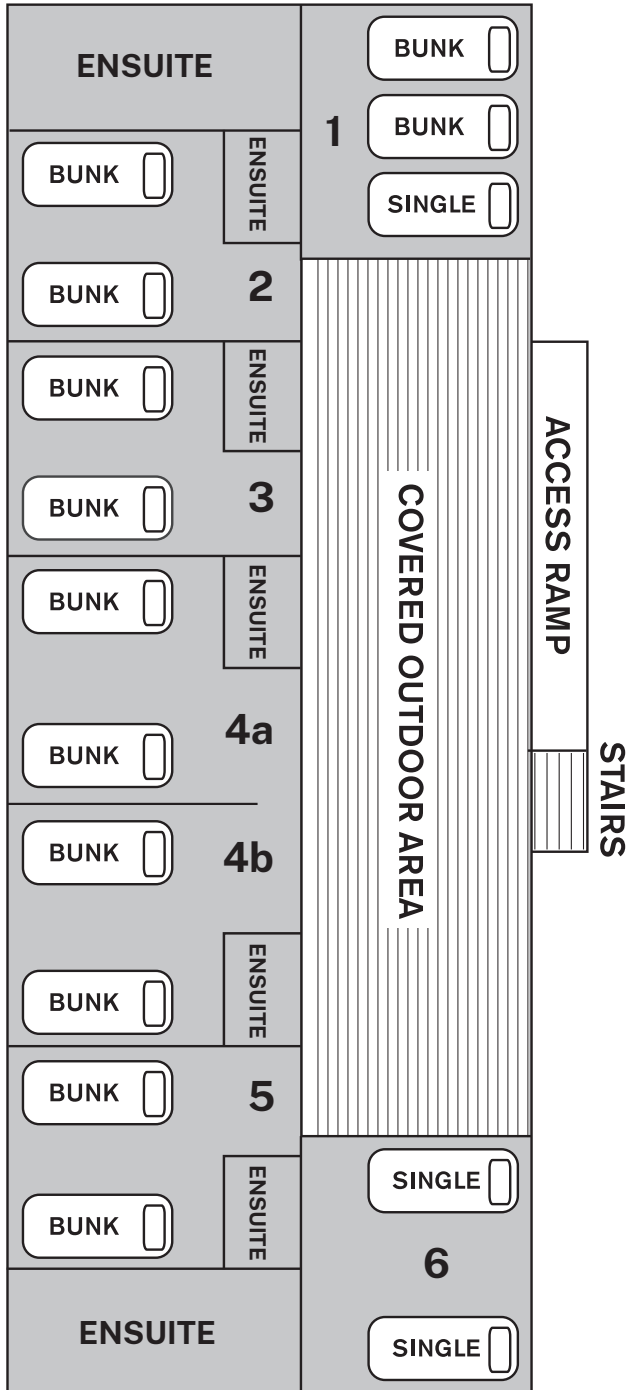

Milson Island

Sport and Recreation Centre Map

Lodges: Waratah

* All rooms have an ensuite
* 27 beds in total

Room No.	Guest Name
1	1
	2
	3
	4
	5
2	1
	2
	3
	4
3	1
	2
	3
	4
4a	1
	2
	3
	4
4b	1
	2
	3
	4
5	1
	2
	3
	4
6	1
	2