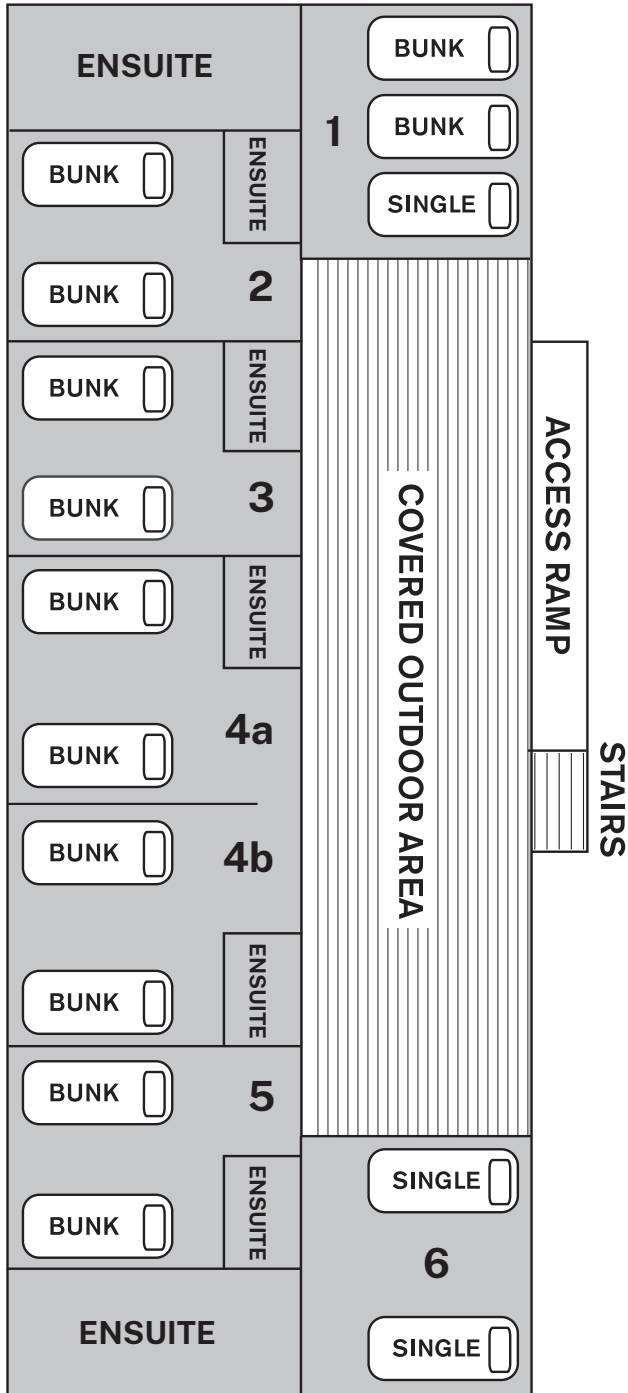

Milson Island

Sport and Recreation Centre Map

Lodges: Possum

Room No.	Guest Name
1	1
	2
	3
	4
	5
2	1
	2
	3
	4
3	1
	2
	3
	4
4a	1
	2
	3
	4
4b	1
	2
	3
	4
5	1
	2
	3
	4
6	1
	2

* All rooms have an ensuite
* 27 beds in total