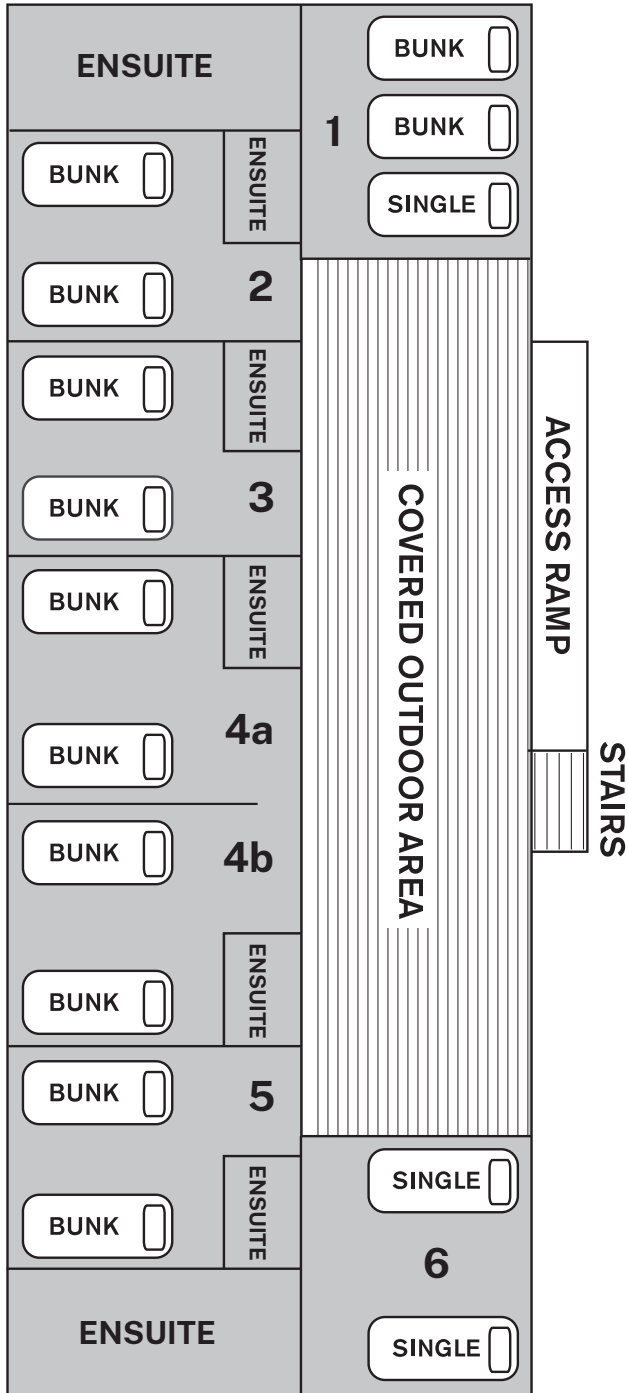

Milson Island

Sport and Recreation Centre Map

Lodges: Lorikeet

* All rooms have an ensuite
* 27 beds in total

Room No.	Guest Name
1	1
	2
	3
	4
	5
2	1
	2
	3
	4
3	1
	2
	3
	4
4a	1
	2
	3
	4
4b	1
	2
	3
	4
5	1
	2
	3
	4
6	1
	2