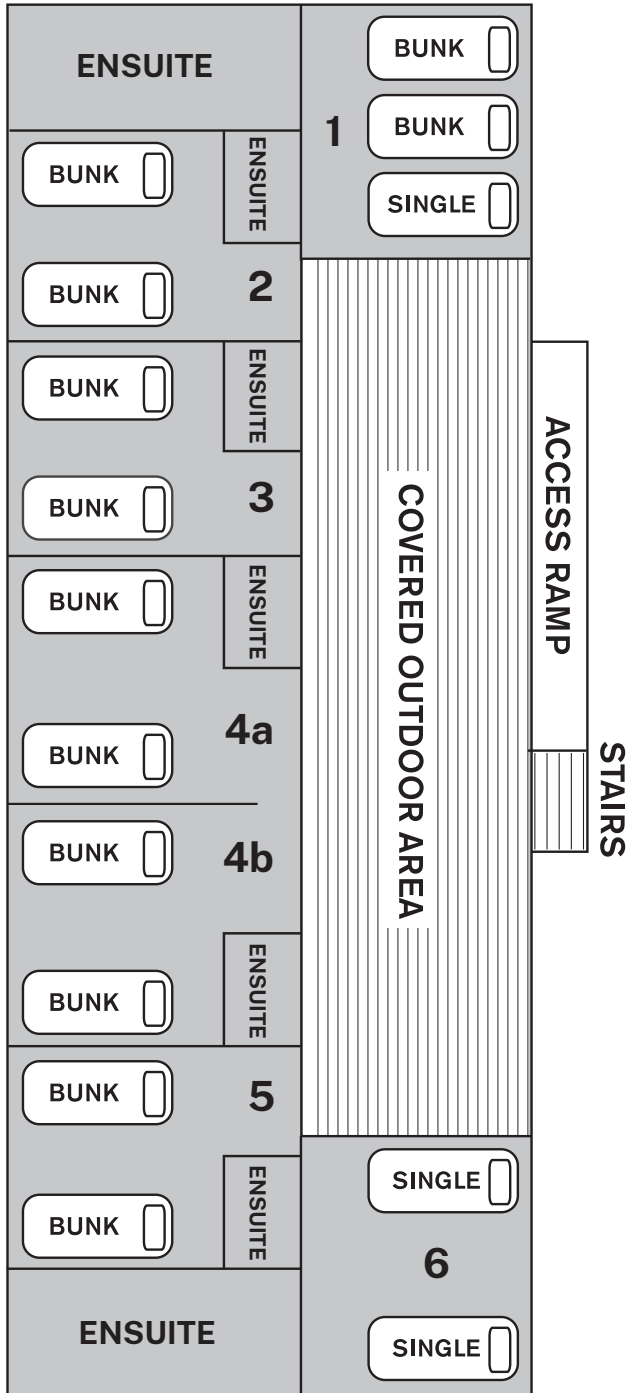

Milson Island

Sport and Recreation Centre Map

Lodges: Koala

* All rooms have an ensuite
* 27 beds in total

Room No.	Guest Name
1	1
	2
	3
	4
	5
2	1
	2
	3
	4
3	1
	2
	3
	4
4a	1
	2
	3
	4
4b	1
	2
	3
	4
5	1
	2
	3
	4
6	1
	2