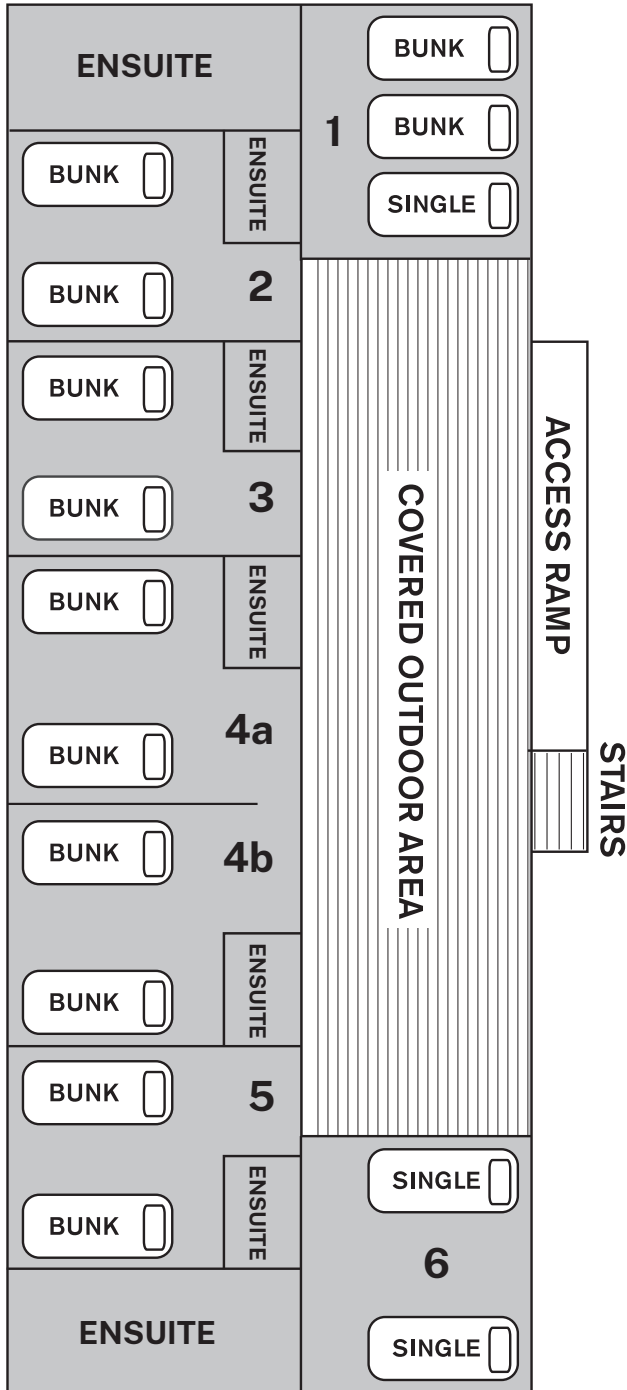

Milson Island

Sport and Recreation Centre Map

Lodges: Kookaburra

* All rooms have an ensuite
* 27 beds in total

Room No.	Guest Name
1	1
	2
	3
	4
	5
2	1
	2
	3
	4
3	1
	2
	3
	4
4a	1
	2
	3
	4
4b	1
	2
	3
	4
5	1
	2
	3
	4
6	1
	2