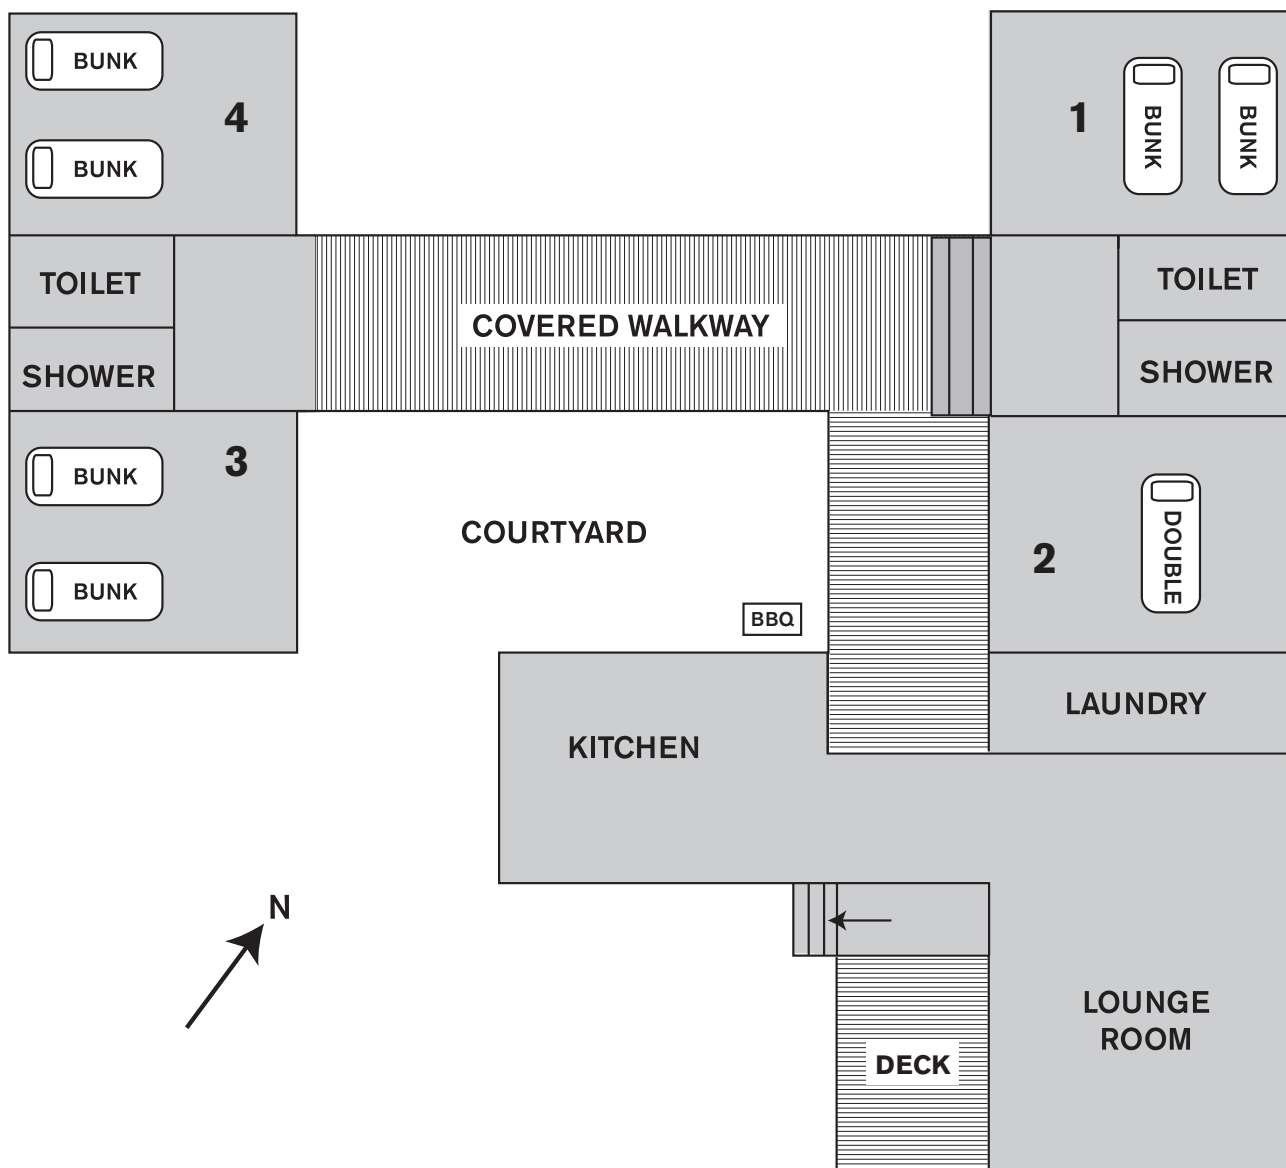

Lake Keepit

Sport and Recreation Centre Map

Gliders Lodge