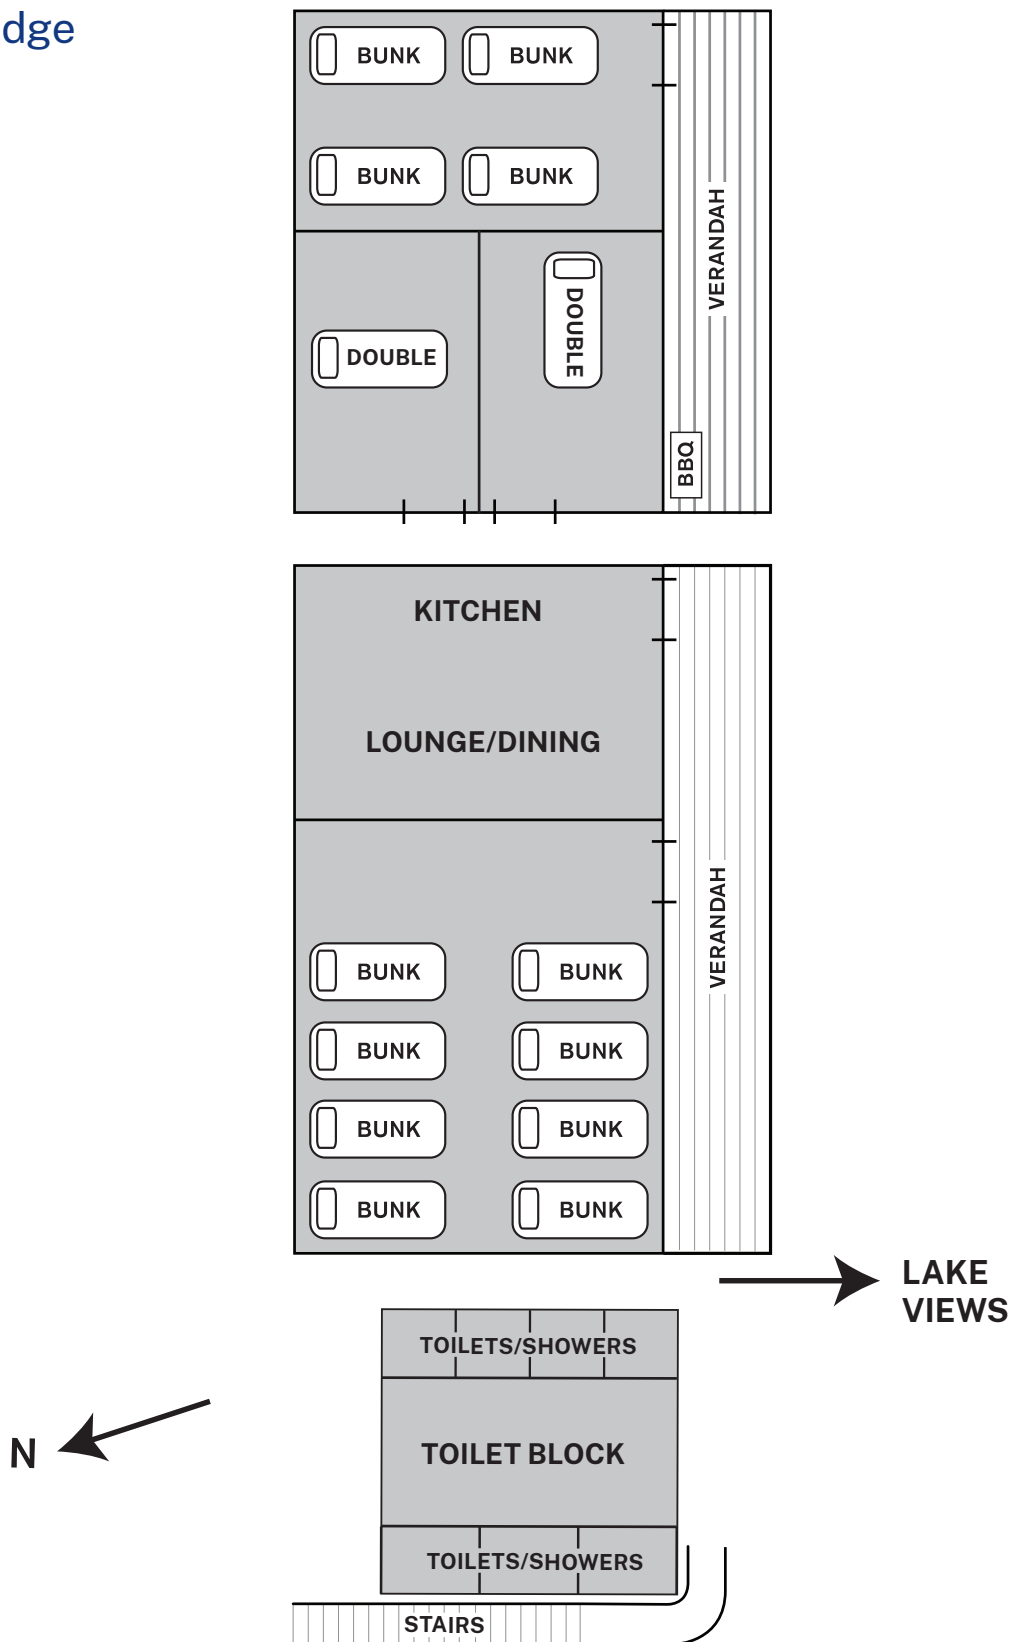

Sport and Recreation Emergency Management Plan - Location Map

Lake Keepit

Sport and Recreation Emergency Assembly Area

Lake Keepit

Sport and Recreation Emergency Fire Hose Reels

○ Fire Hydrant

Office of Sport

Lake Keepit

Sport and Recreation Centre Map

Gliders Lodge

Lake Keepit

Sport and Recreation Centre Map

Acacia Lodge

Lake Keepit

Sport and Recreation Centre Map

The Quarters

Lake Keepit

Sport and Recreation Centre Map

Lodge Complex