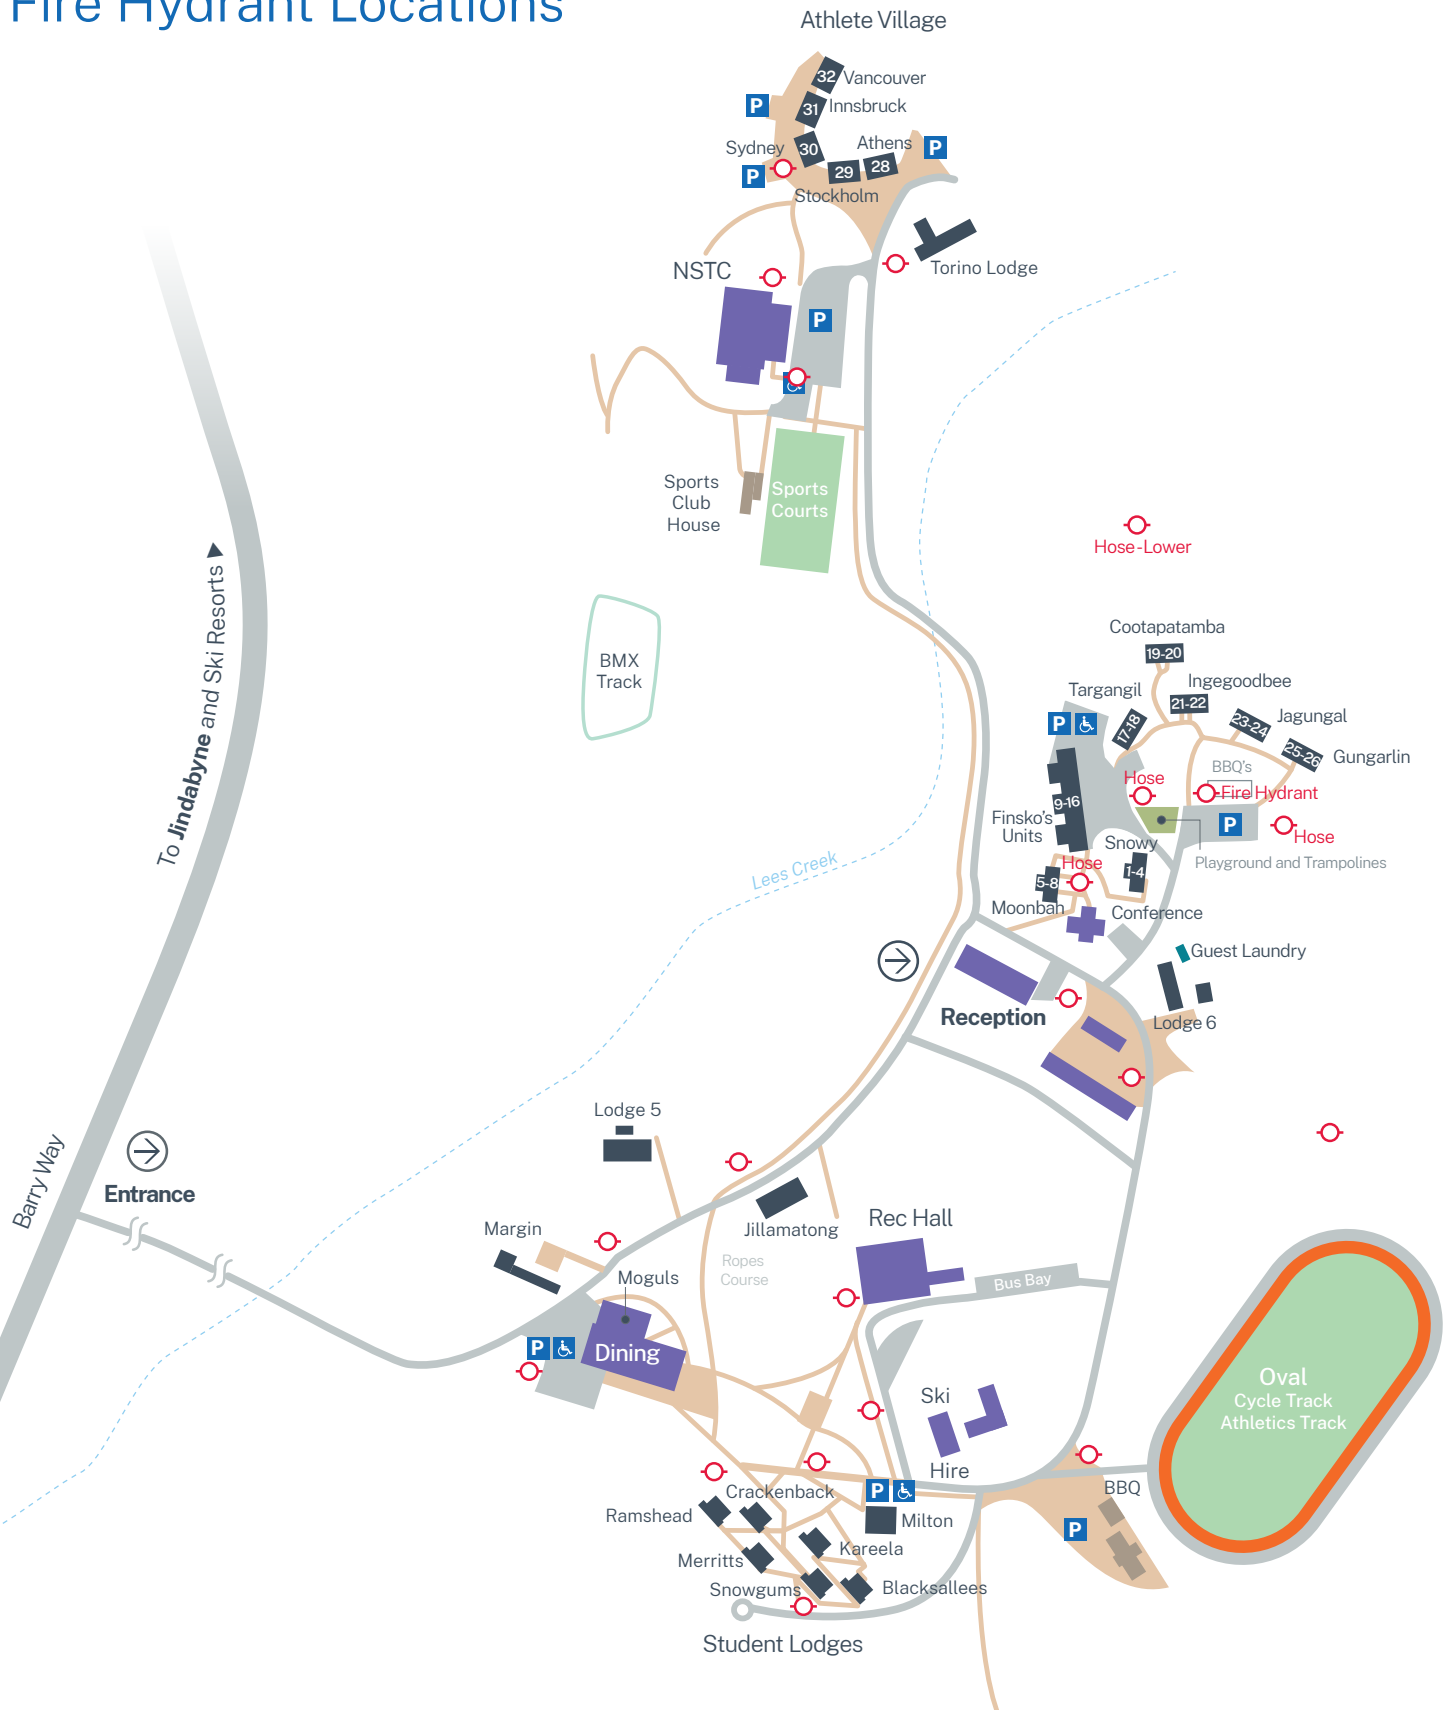

Jindabyne

Sport and Recreation Centre Map

- Sealed Road
- Unseal Road/Path
- Accessible Parking and Entrance

Jindabyne

Sport and Recreation Centre Map Fire Hydrant Locations

- Sealed Road
- Unseal Road/Path
- Accessible Parking and Entrance
- Fire Hydrant

Jindabyne

Sport and Recreation Centre Map

Two Bedroom Loft Apartments Snowy 1-4 and Moonbah 5 8

Two Bedroom Family Apartments 17 -18

Two Bedroom Family Apartments 19 -26

Jindabyne

Sport and Recreation Centre Map

Four Bedroom Apartments

Sydney 30, Athens 28, Innsbruck 31, Stockholm 29, Vancouver 32

Jindabyne

Sport and Recreation Centre Map

Margin lodge

Finsko's three bedroom units

Finsko's motel units

Jindabyne

Sport and Recreation Centre Map

Milton lodge

Jindabyne

Sport and Recreation Centre Map

Student lodges

Kareela, Merritts, Crackenback, Blacksallees, Snowgum, Ramshead

Jindabyne

Sport and Recreation Centre Map