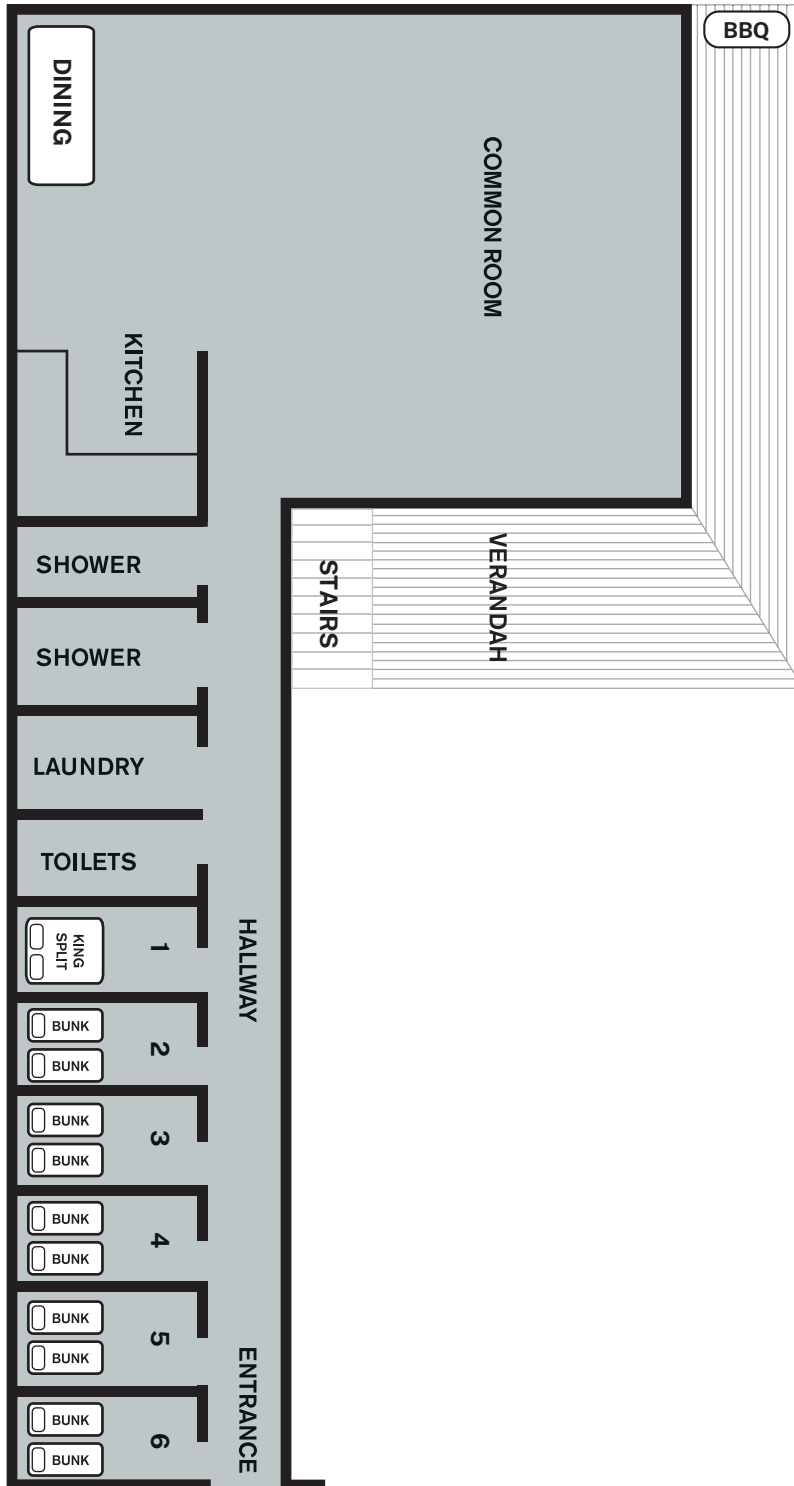

Jindabyne

Sport and Recreation Centre Map

Two Bedroom Loft Apartments Snowy 1-4 and Moonbah 5 8

Two Bedroom Family Apartments 17 -18

Two Bedroom Family Apartments 19 -26

Jindabyne

Sport and Recreation Centre Map

Four Bedroom Apartments

Sydney 30, Athens 28, Innsbruck 31, Stockholm 29, Vancouver 32

Jindabyne

Sport and Recreation Centre Map

Margin lodge

Finsko's three bedroom units

Finsko's motel units

Jindabyne