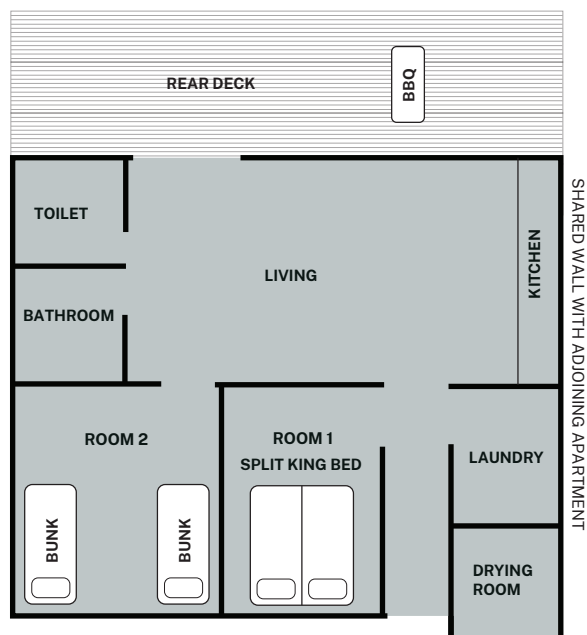

Jindabyne

Sport and Recreation Centre Map

Two Bedroom Loft Apartments Snowy 1-4 and Moonbah 5 8

Two Bedroom Family Apartments 17 -18

Two Bedroom Family Apartments 19 -26

Jindabyne

Sport and Recreation Centre Map

Four Bedroom Apartments

Sydney 30, Athens 28, Innsbruck 31, Stockholm 29, Vancouver 32

Jindabyne

Sport and Recreation Centre Map

Margin lodge

Finsko's three bedroom units

Finsko's motel units

Jindabyne