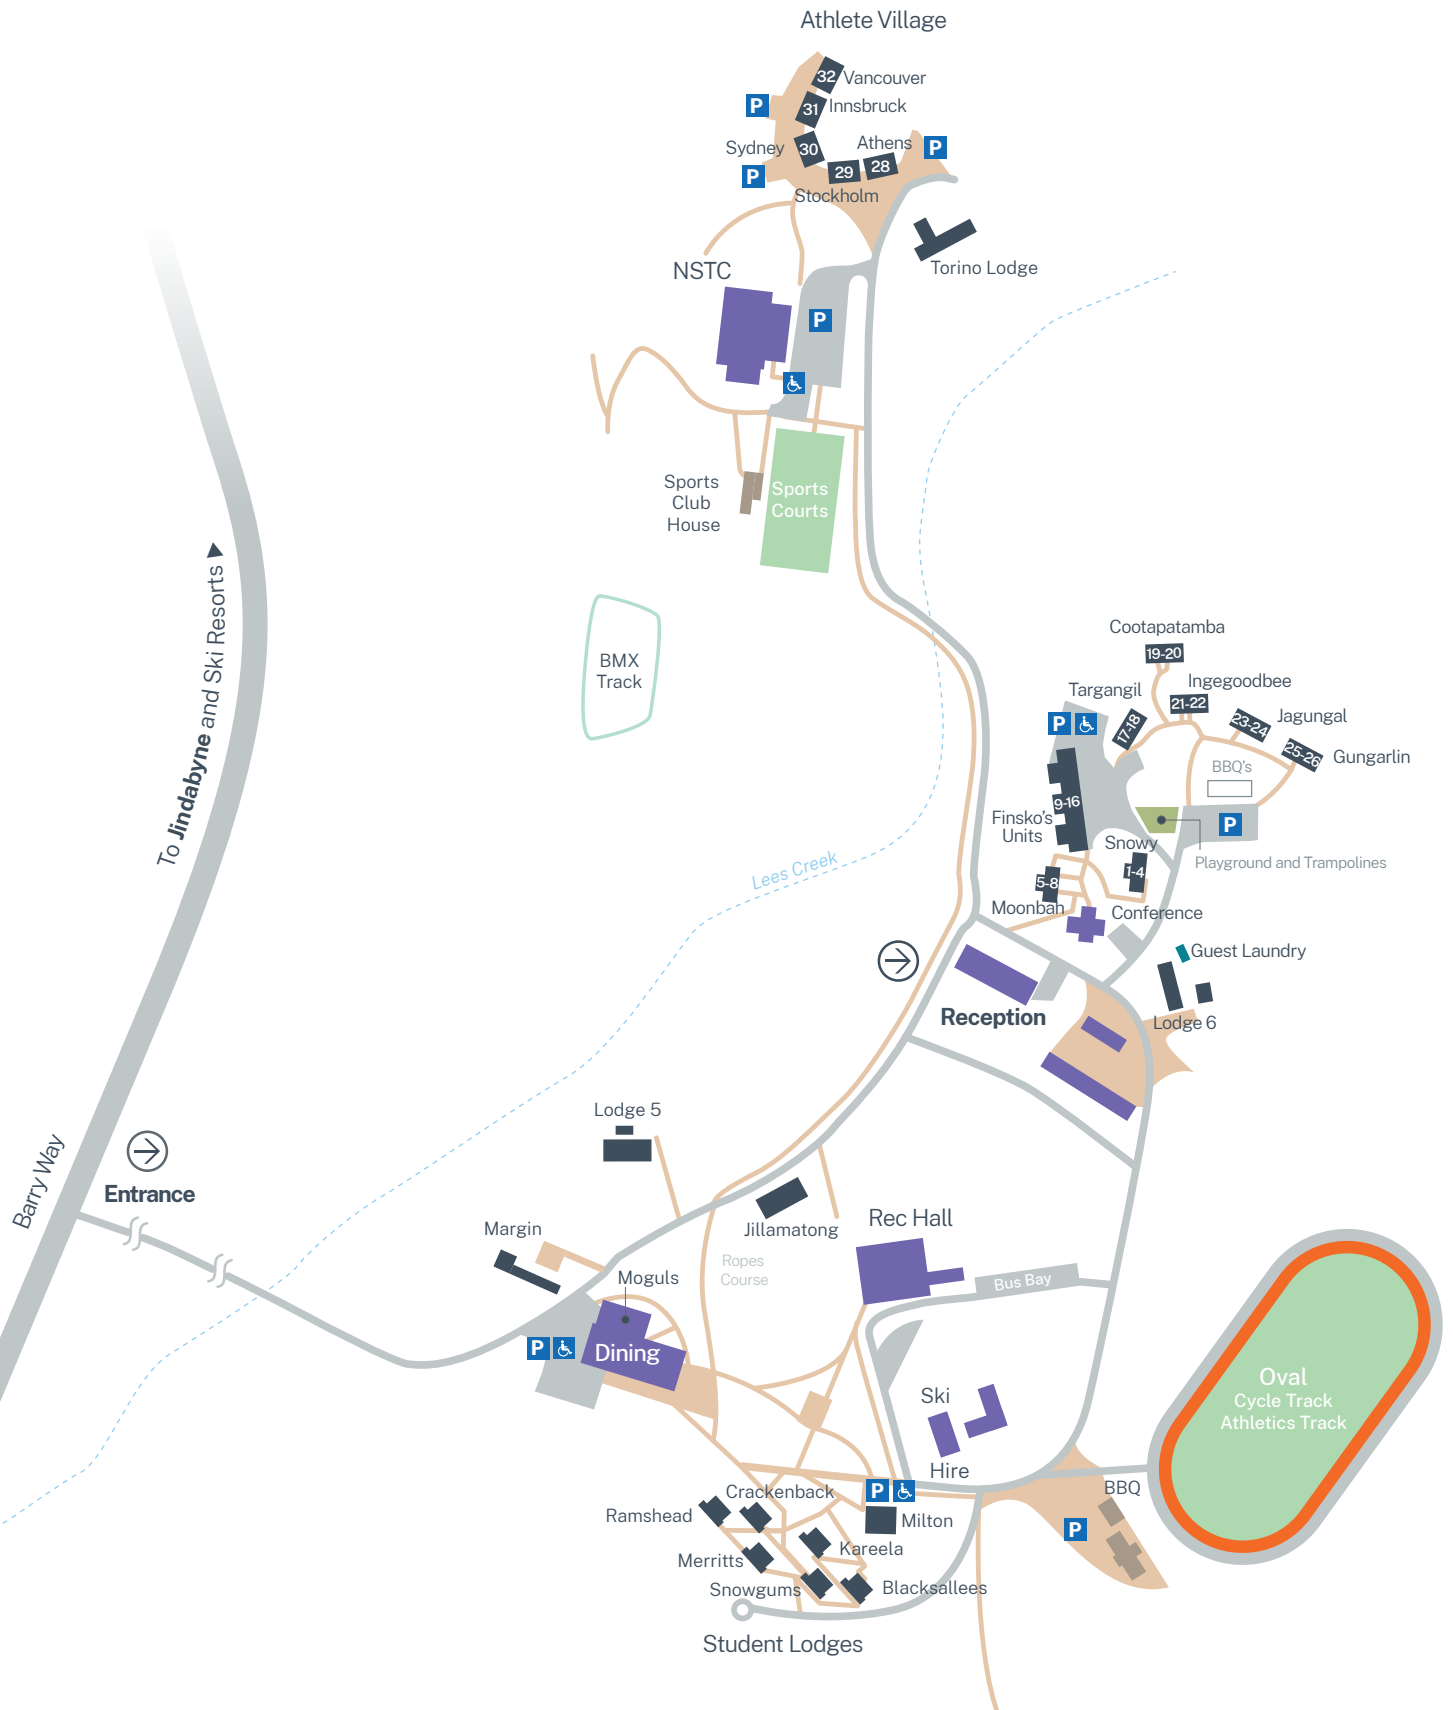

Jindabyne

Sport and Recreation Centre Map

- Sealed Road
- Unseal Road/Path
- Accessible Parking and Entrance

Jindabyne

Sport and Recreation Centre Map Fire Hydrant Locations

- Sealed Road
- Unseal Road/Path
- Accessible Parking and Entrance
- Fire Hydrant

Jindabyne

Sport and Recreation Centre Map

Two Bedroom Loft Apartments Snowy 1-4 and Moonbah 5 8

Two Bedroom Family Apartments 17 -18

Two Bedroom Family Apartments 19 -26

Jindabyne

Sport and Recreation Centre Map

Four Bedroom Apartments

Sydney 30, Athens 28, Innsbruck 31, Stockholm 29, Vancouver 32

Jindabyne

Sport and Recreation Centre Map

Margin lodge

Finsko's three bedroom units

Finsko's motel units

Jindabyne

Sport and Recreation Centre Map

Milton lodge

Jindabyne

Sport and Recreation Centre Map

Student lodges

Kareela, Merritts, Crackenback, Blacksallees, Snowgum, Ramshead

Jindabyne

Sport and Recreation Centre Map