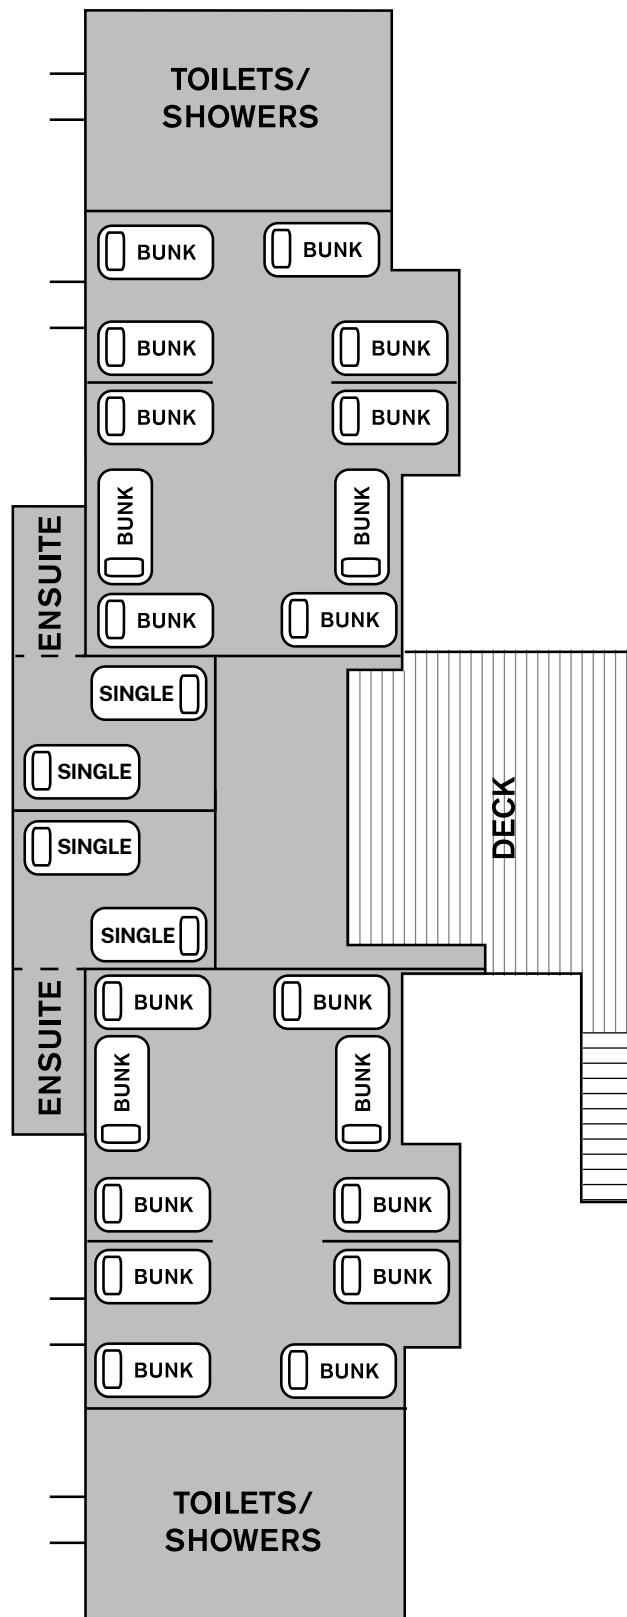

Broken Bay

Sport and Recreation Centre Map

Broken Bay

Sport and Recreation Centre Map

Lodges

Please note
Two of our lodges have
wheelchair access

Broken Bay

Sport and Recreation Centre Map

Holiday Units