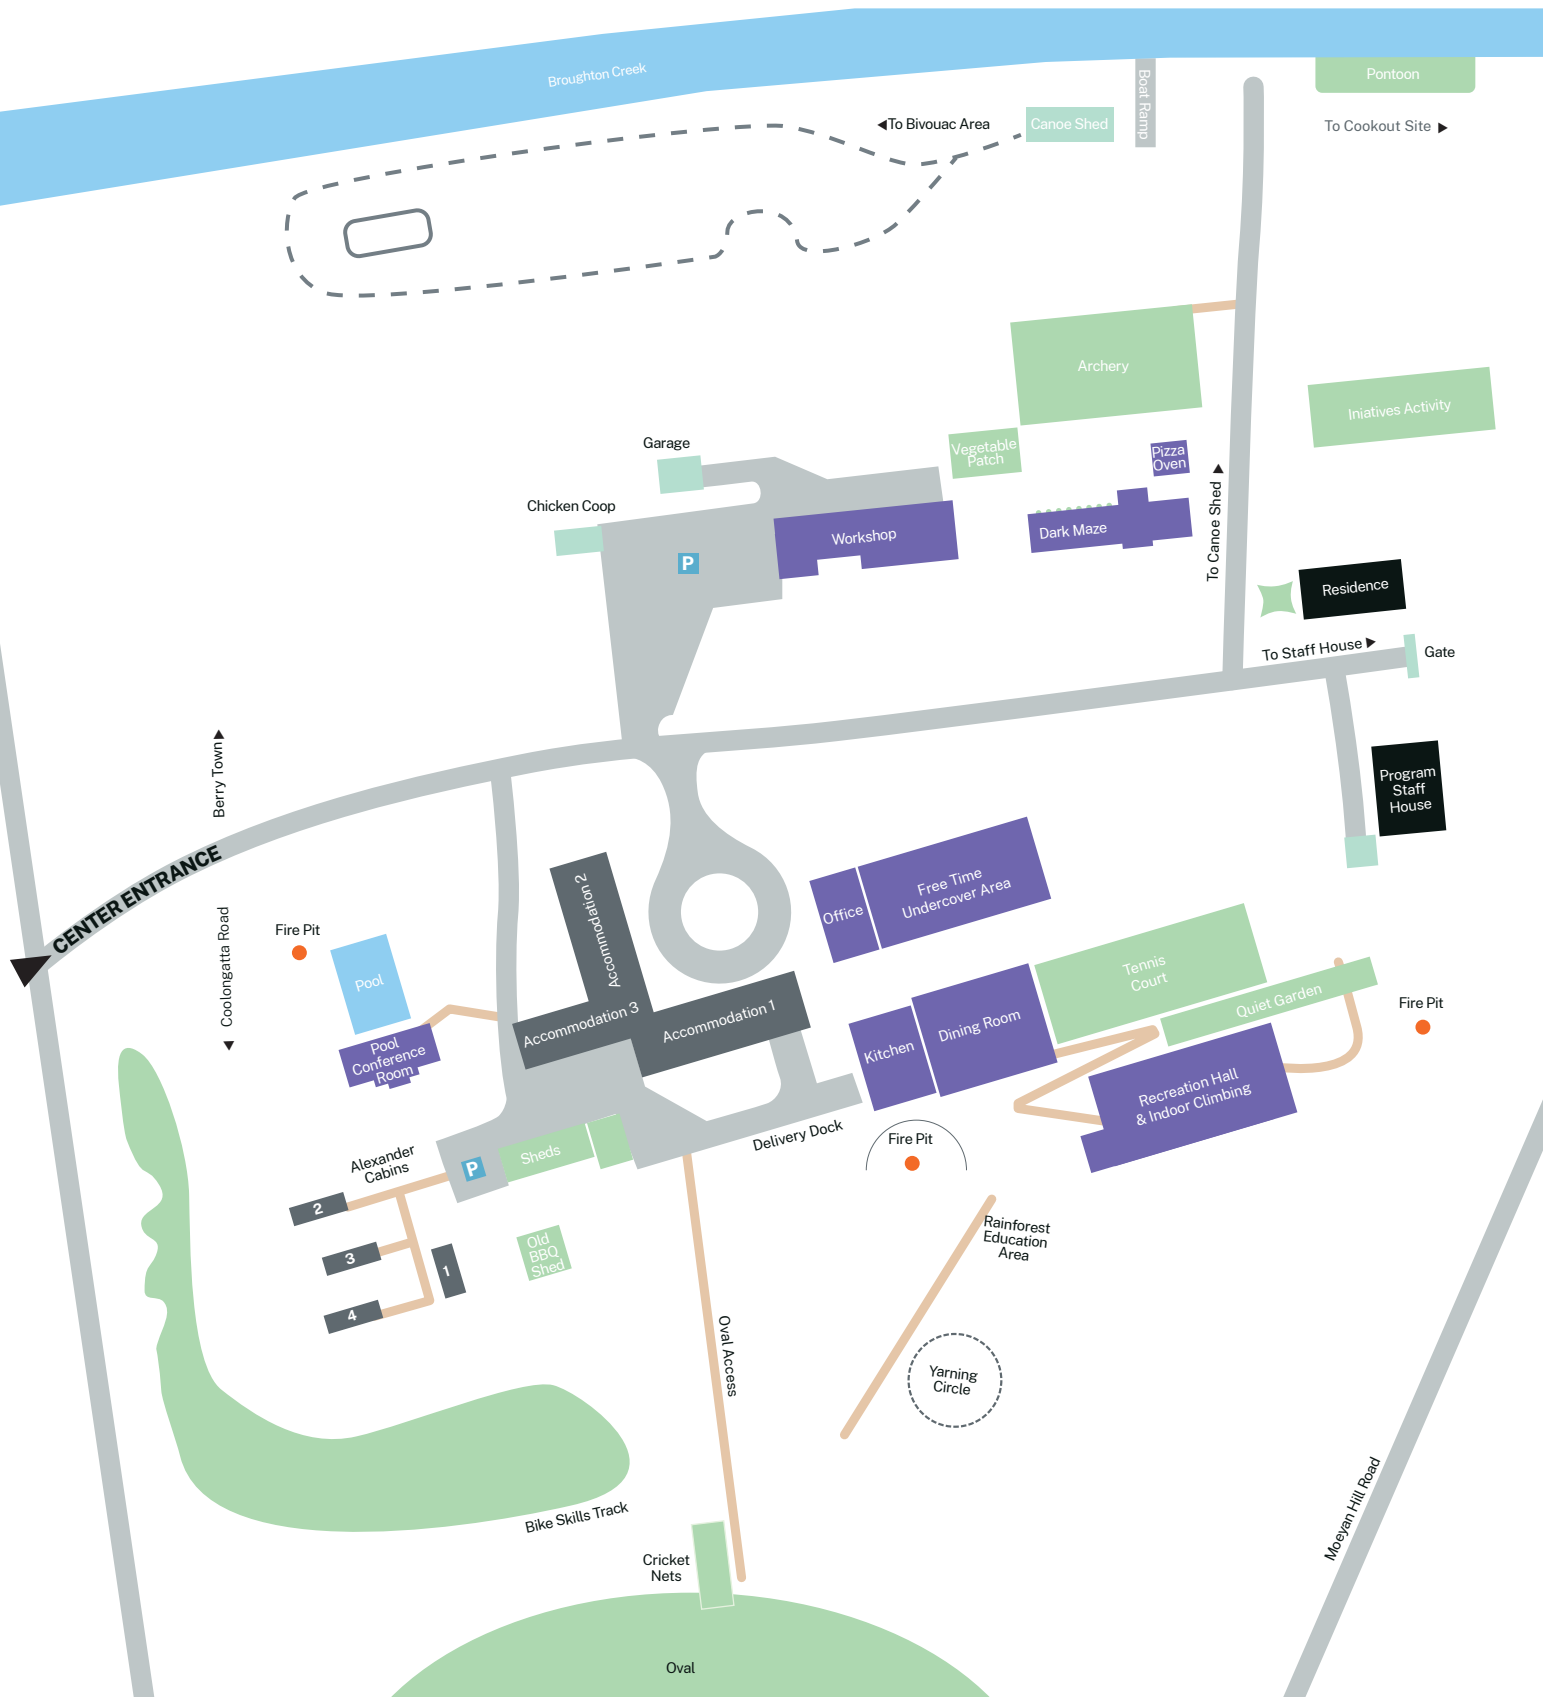

Berry

Sport and Recreation Centre Map

Accommodation 1: Ground Floor Broughton Wing
First Floor Watson Unit and Shoalhaven Wing

Accommodation 2: Ground Floor Hadley, First Floor Coolangatta

Accommodation 3: Ground Floor Fraser Room, First Floor Hay

Berry

Sport and Recreation Centre Map

Alexander Area

Unit 1

Unit 2, 3 and 4

Berry

Sport and Recreation Centre Map

Lodges - Ground Floor

Berry

Sport and Recreation Centre Map

Lodges - First Floor