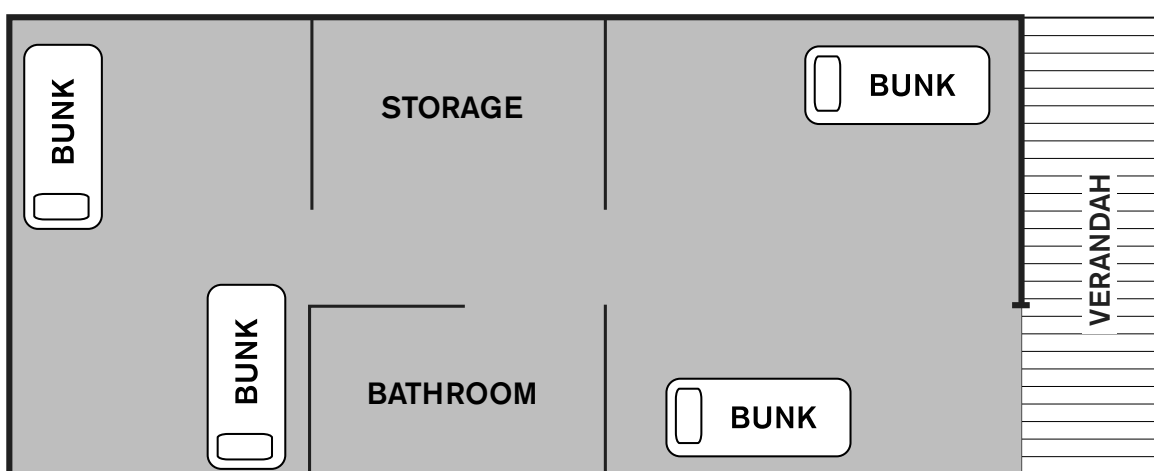

Berry

Sport and Recreation Centre Map

Accommodation 1: Ground Floor Broughton Wing
First Floor Watson Unit and Shoalhaven Wing

Accommodation 2: Ground Floor Hadley, First Floor Coolangatta

Accommodation 3: Ground Floor Fraser Room, First Floor Hay

Berry

Sport and Recreation Centre Map

Alexander Area

Unit 1

Unit 2, 3 and 4

Berry

Sport and Recreation Centre Map

Lodges - Ground Floor

Berry

Sport and Recreation Centre Map

Lodges - First Floor