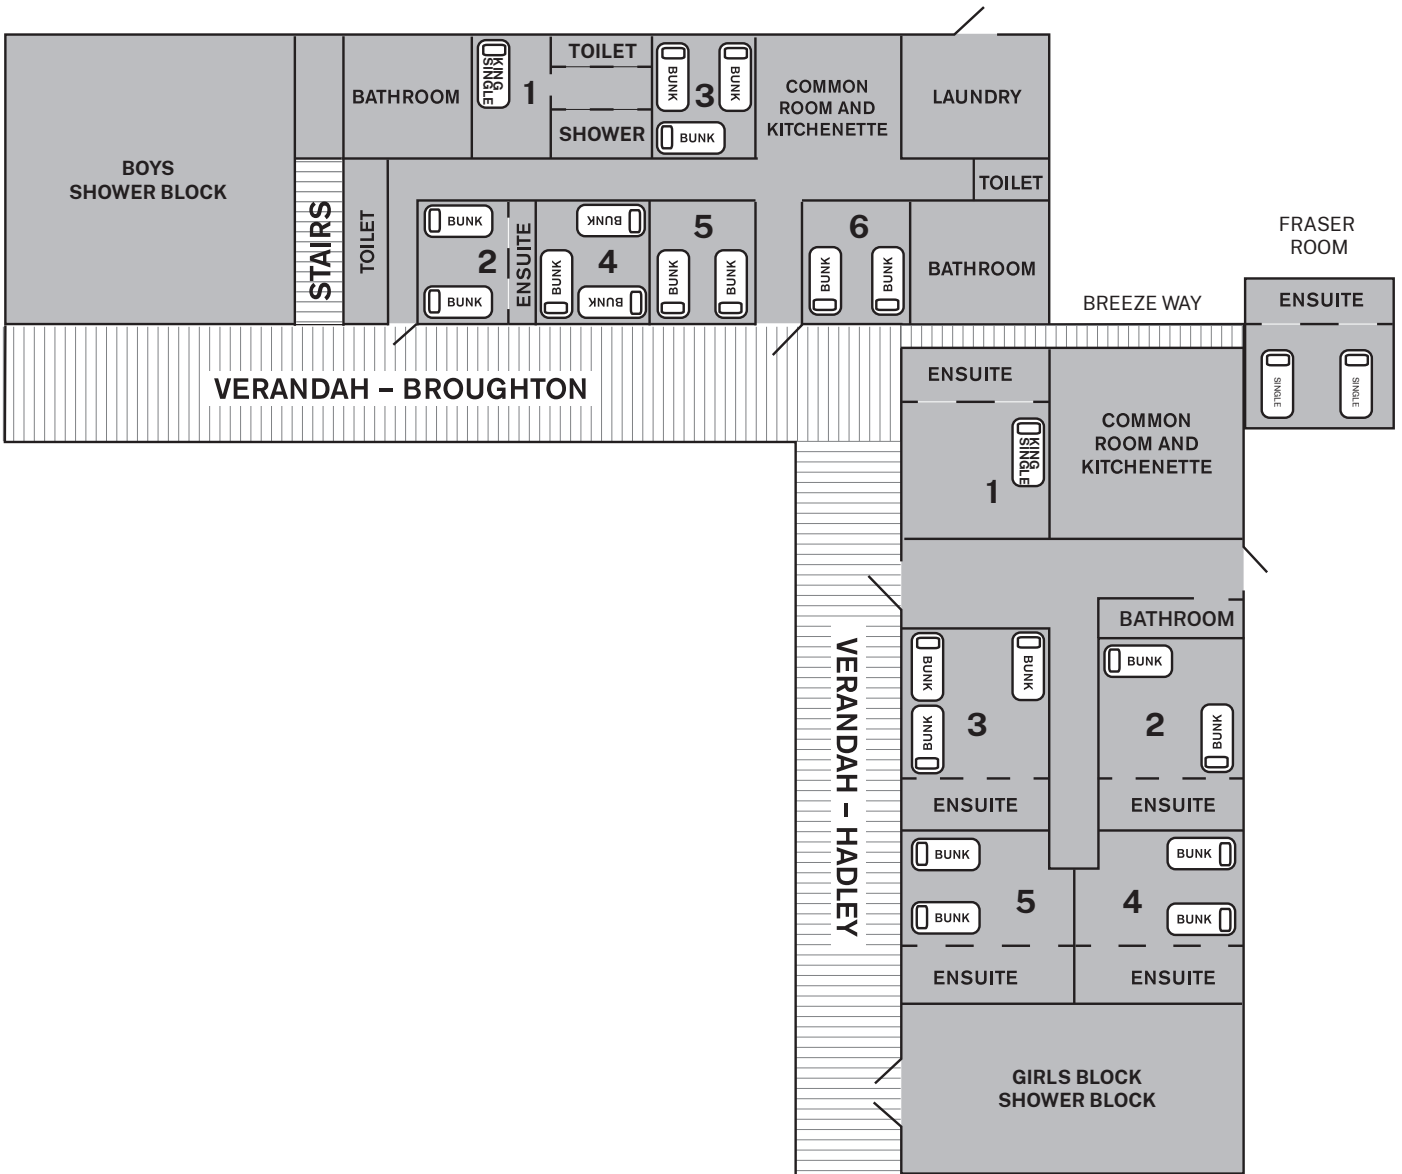

Berry

Sport and Recreation Centre Map

Accommodation 1: Ground Floor Broughton Wing
First Floor Watson Unit and Shoalhaven Wing

Accommodation 2: Ground Floor Hadley, First Floor Coolangatta

Accommodation 3: Ground Floor Fraser Room, First Floor Hay

Berry

Sport and Recreation Centre Map

Alexander Area

Unit 1

Unit 2, 3 and 4

Berry

Sport and Recreation Centre Map

Lodges - Ground Floor

Berry

Sport and Recreation Centre Map

Lodges - First Floor