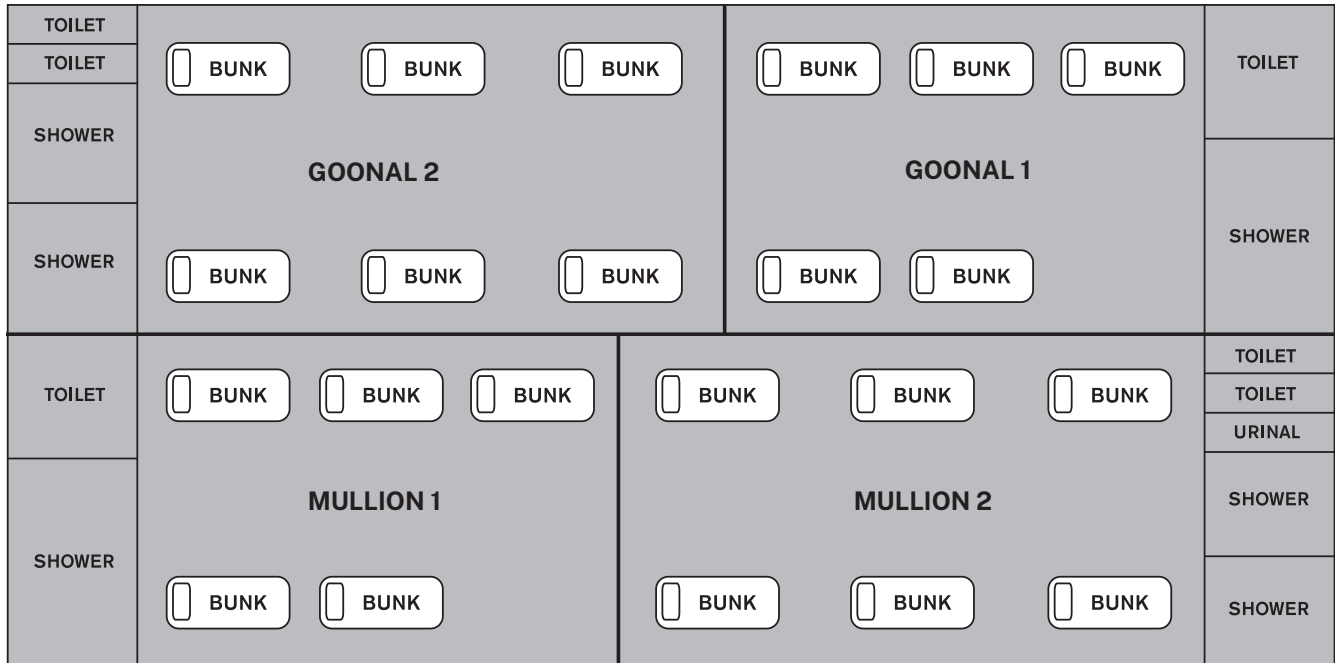

Lake Burrendong

Sport and Recreation Centre Map

Cottage 1 & 2

Lake Burrendong

Sport and Recreation Centre Map

Merinda and Curra Gurra Lodges

TOILET	MERINDA 2 BUNK BUNK BUNK BUNK BUNK BUNK	MERINDA 1 BUNK BUNK BUNK BUNK BUNK	TOILET
TOILET			SHOWER
SHOWER			
SHOWER			
TOILET	CURRA GURRA 1 BUNK BUNK BUNK BUNK	CURRA GURRA 2 BUNK BUNK BUNK BUNK BUNK BUNK	TOILET
TOILET			TOILET
SHOWER			URINAL
			SHOWER
SHOWER	SHOWER		

Meroo and Yarraman Lodges

TOILET	MEROO 2 BUNK BUNK BUNK BUNK BUNK BUNK	MEROO 1 BUNK BUNK BUNK BUNK BUNK	TOILET
TOILET			SHOWER
SHOWER			
SHOWER			
TOILET	YARRAMAN 1 BUNK BUNK BUNK BUNK BUNK	YARRAMAN 2 BUNK BUNK BUNK BUNK BUNK BUNK	TOILET
TOILET			TOILET
SHOWER			URINAL
			SHOWER
SHOWER	SHOWER		

Lake Burrendong

Sport and Recreation Centre Map

Mullion and Goonal Lodges

Girrawaa Lodge

All Girrawaa Units are wheelchair accessible

Lake Burrendong

Sport and Recreation Centre Map

Visiting Teacher Lodges

Visiting Teacher Lodges 3 and 6 have accessible toilet/shower