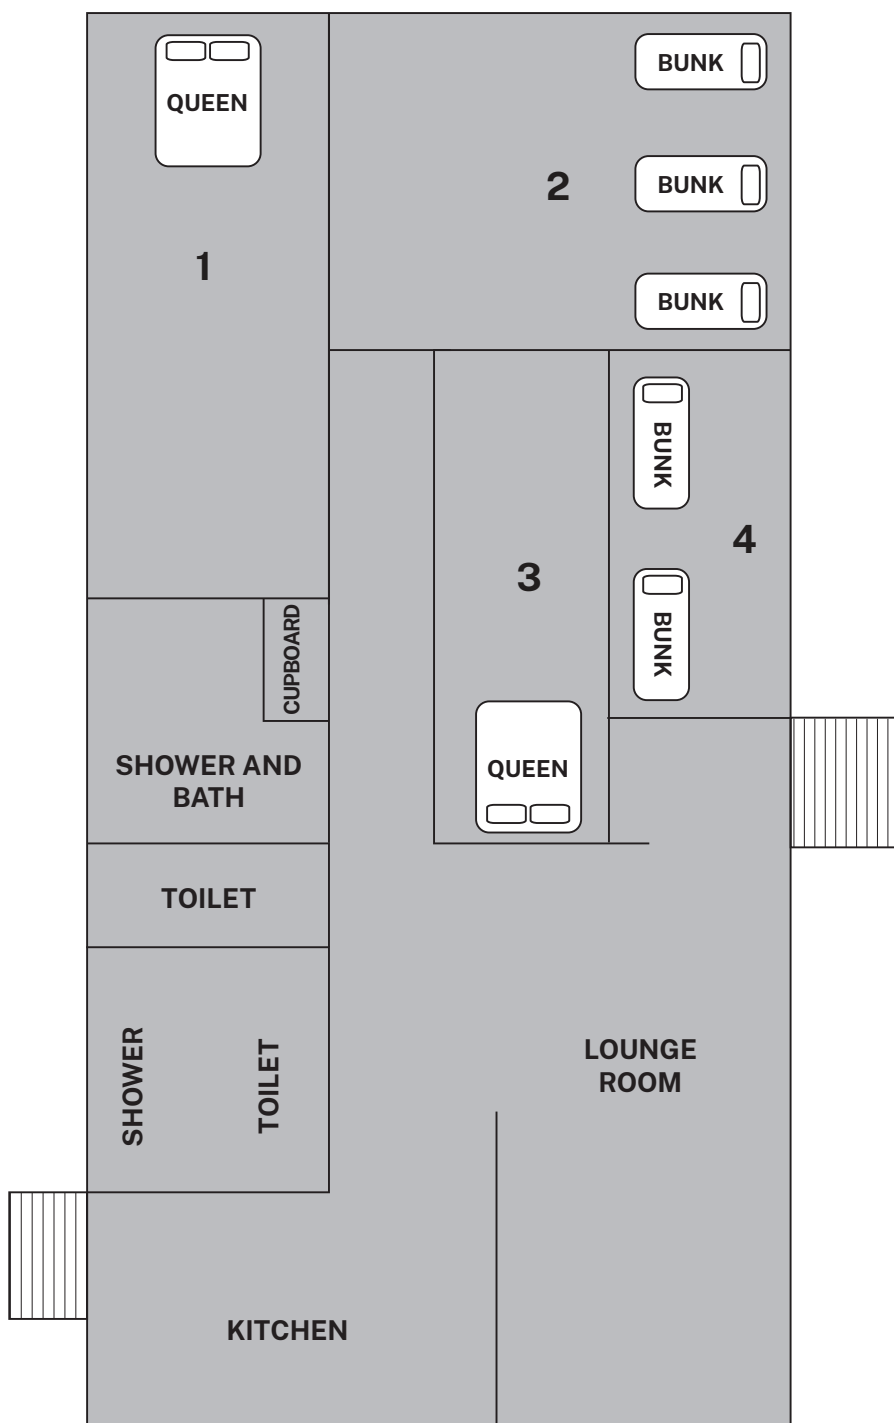

Lake Burrendong

Sport and Recreation Centre Map

Cottage 1 & 2

Lake Burrendong

Sport and Recreation Centre Map

Merinda and Curra Gurra Lodges

TOILET	MERINDA 2 BUNK BUNK BUNK BUNK BUNK BUNK	MERINDA 1 BUNK BUNK BUNK BUNK BUNK	TOILET
TOILET			SHOWER
SHOWER			
SHOWER			
TOILET	CURRA GURRA 1 BUNK BUNK BUNK BUNK	CURRA GURRA 2 BUNK BUNK BUNK BUNK BUNK BUNK	TOILET
TOILET			TOILET
SHOWER			URINAL
			SHOWER
SHOWER	SHOWER		

Meroo and Yarraman Lodges

TOILET	MEROO 2 BUNK BUNK BUNK BUNK BUNK BUNK	MEROO 1 BUNK BUNK BUNK BUNK BUNK	TOILET
TOILET			SHOWER
SHOWER			
SHOWER			
TOILET	YARRAMAN 1 BUNK BUNK BUNK BUNK BUNK	YARRAMAN 2 BUNK BUNK BUNK BUNK BUNK BUNK	TOILET
TOILET			TOILET
SHOWER			URINAL
			SHOWER
SHOWER	SHOWER		

Visiting Teacher Lodges 3 and 6 have accessible toilet/shower