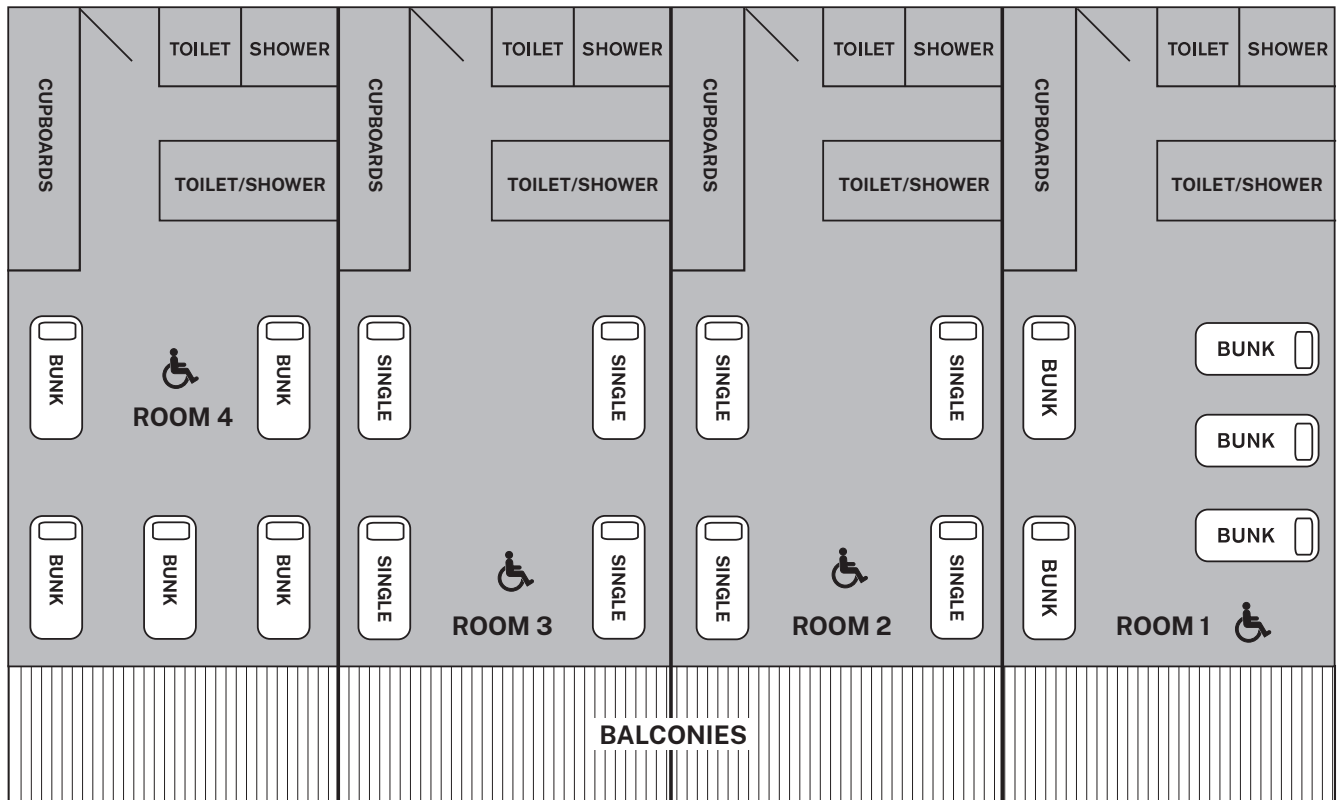

Lake Burrendong

Sport and Recreation Centre Map

Cottage 1 & 2

Lake Burrendong

Sport and Recreation Centre Map

Merinda and Curra Gurra Lodges

TOILET	MERINDA 2 BUNK BUNK BUNK BUNK BUNK BUNK	MERINDA 1 BUNK BUNK BUNK BUNK BUNK	TOILET
TOILET			SHOWER
SHOWER			
SHOWER			
TOILET	CURRA GURRA 1 BUNK BUNK BUNK BUNK	CURRA GURRA 2 BUNK BUNK BUNK BUNK BUNK BUNK	TOILET
TOILET			TOILET
SHOWER			URINAL
			SHOWER
SHOWER	SHOWER		

Meroo and Yarraman Lodges

TOILET	MEROO 2 BUNK BUNK BUNK BUNK BUNK BUNK	MEROO 1 BUNK BUNK BUNK BUNK BUNK	TOILET
TOILET			SHOWER
SHOWER			
SHOWER			
TOILET	YARRAMAN 1 BUNK BUNK BUNK BUNK BUNK	YARRAMAN 2 BUNK BUNK BUNK BUNK BUNK BUNK	TOILET
TOILET			TOILET
SHOWER			URINAL
			SHOWER
SHOWER	SHOWER		

Lake Burrendong

Sport and Recreation Centre Map

Mullion and Goonal Lodges

Girrawaa Lodge

All Girrawaa Units are wheelchair accessible

Lake Burrendong

Sport and Recreation Centre Map

Visiting Teacher Lodges

Visiting Teacher Lodges 3 and 6 have accessible toilet/shower