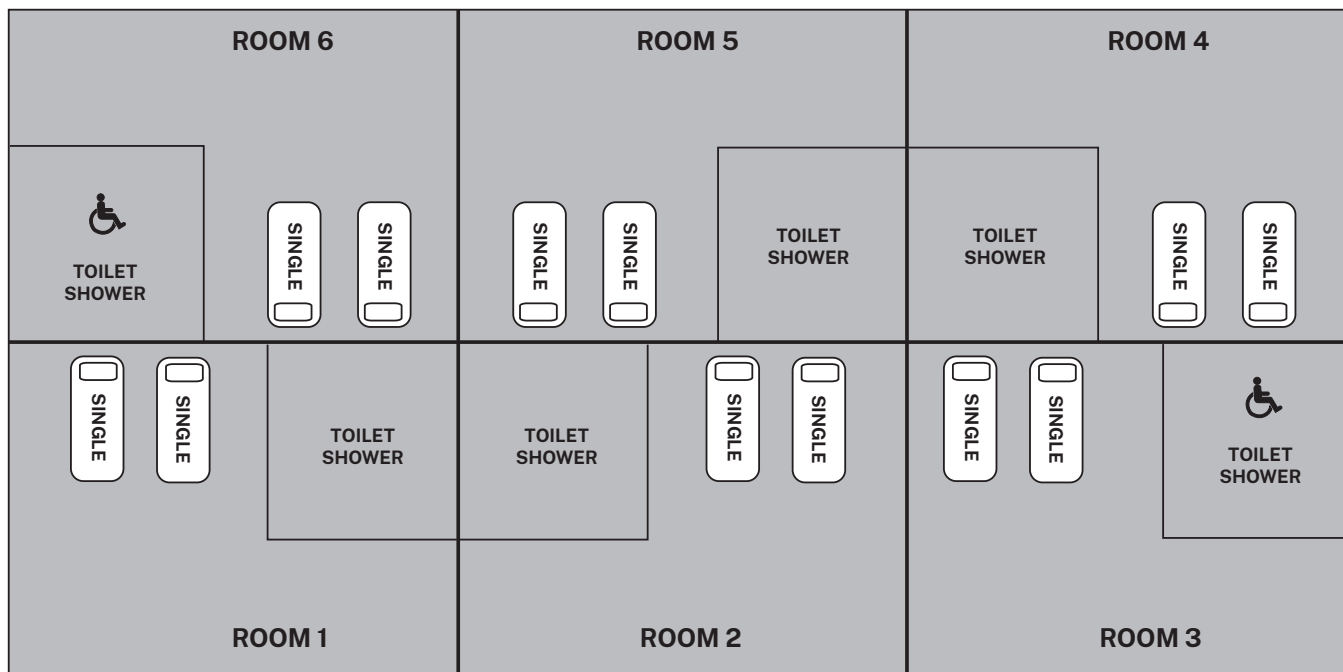

Lake Burrendong

Sport and Recreation Centre Map

Cottage 1 & 2

Lake Burrendong

Sport and Recreation Centre Map

Merinda and Curra Gurra Lodges

TOILET	MERINDA 2 BUNK BUNK BUNK BUNK BUNK BUNK	MERINDA 1 BUNK BUNK BUNK BUNK BUNK	TOILET
TOILET			SHOWER
SHOWER			
SHOWER			
TOILET	CURRA GURRA 1 BUNK BUNK BUNK BUNK	CURRA GURRA 2 BUNK BUNK BUNK BUNK BUNK BUNK	TOILET
TOILET			TOILET
SHOWER			URINAL
			SHOWER
SHOWER	SHOWER		

Meroo and Yarraman Lodges

TOILET	MEROO 2 BUNK BUNK BUNK BUNK BUNK BUNK	MEROO 1 BUNK BUNK BUNK BUNK BUNK	TOILET
TOILET			SHOWER
SHOWER			
SHOWER			
TOILET	YARRAMAN 1 BUNK BUNK BUNK BUNK BUNK	YARRAMAN 2 BUNK BUNK BUNK BUNK BUNK BUNK	TOILET
TOILET			TOILET
SHOWER			URINAL
			SHOWER
SHOWER	SHOWER		

Lake Burrendong

Sport and Recreation Centre Map

Mullion and Goonal Lodges

Girrawaa Lodge

All Girrawaa Units are wheelchair accessible

Lake Burrendong

Sport and Recreation Centre Map

Visiting Teacher Lodges

Visiting Teacher Lodges 3 and 6 have accessible toilet/shower