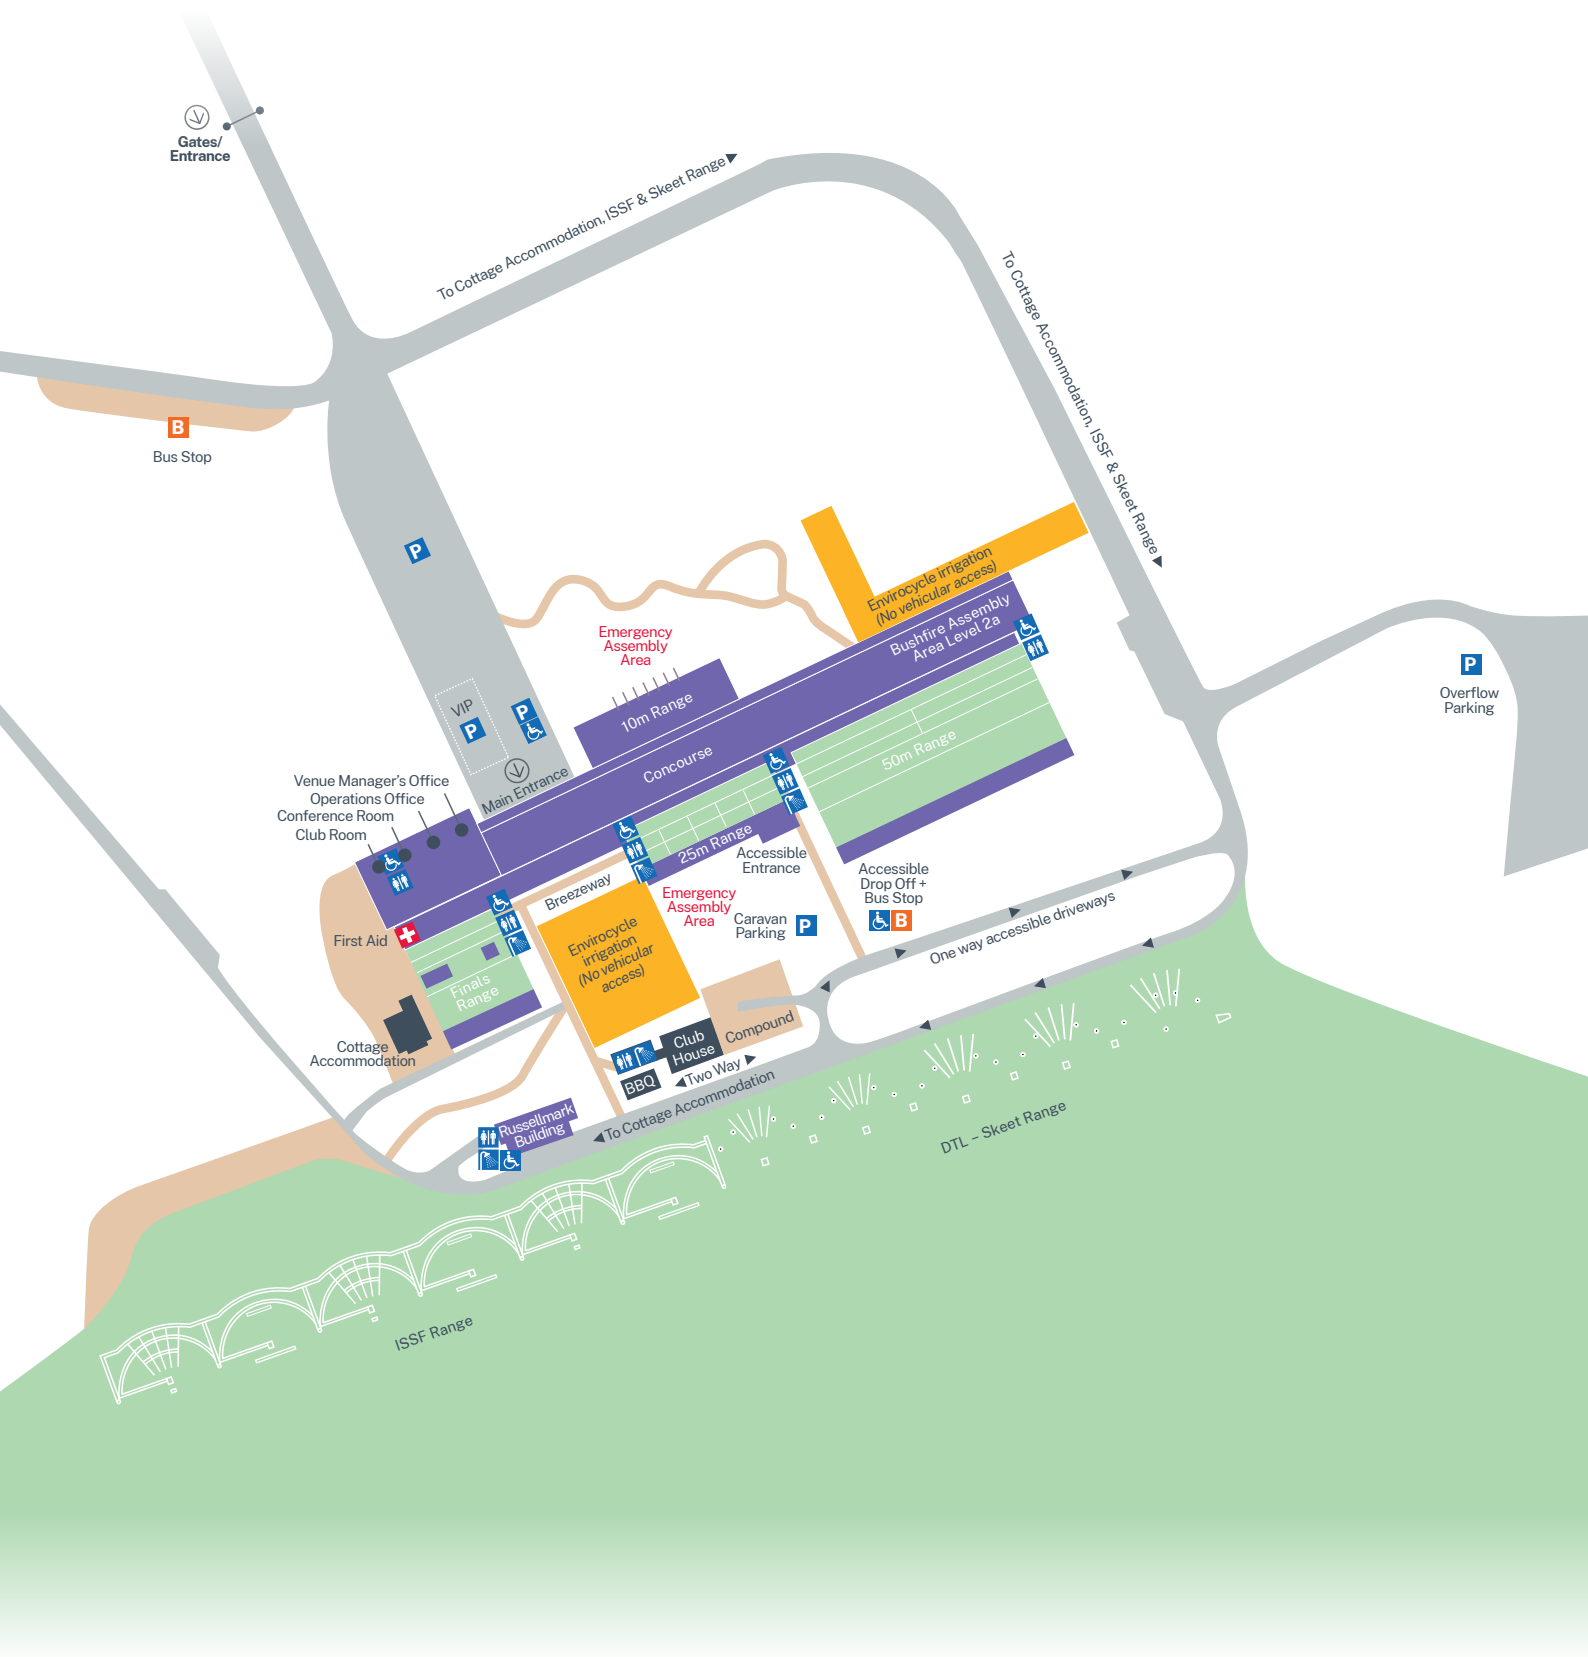

Sydney International Shooting Centre

Centre Map

0 30 60

Sydney International Shooting Centre, Range Road, Cecil Park NSW 2178

Office of Sport