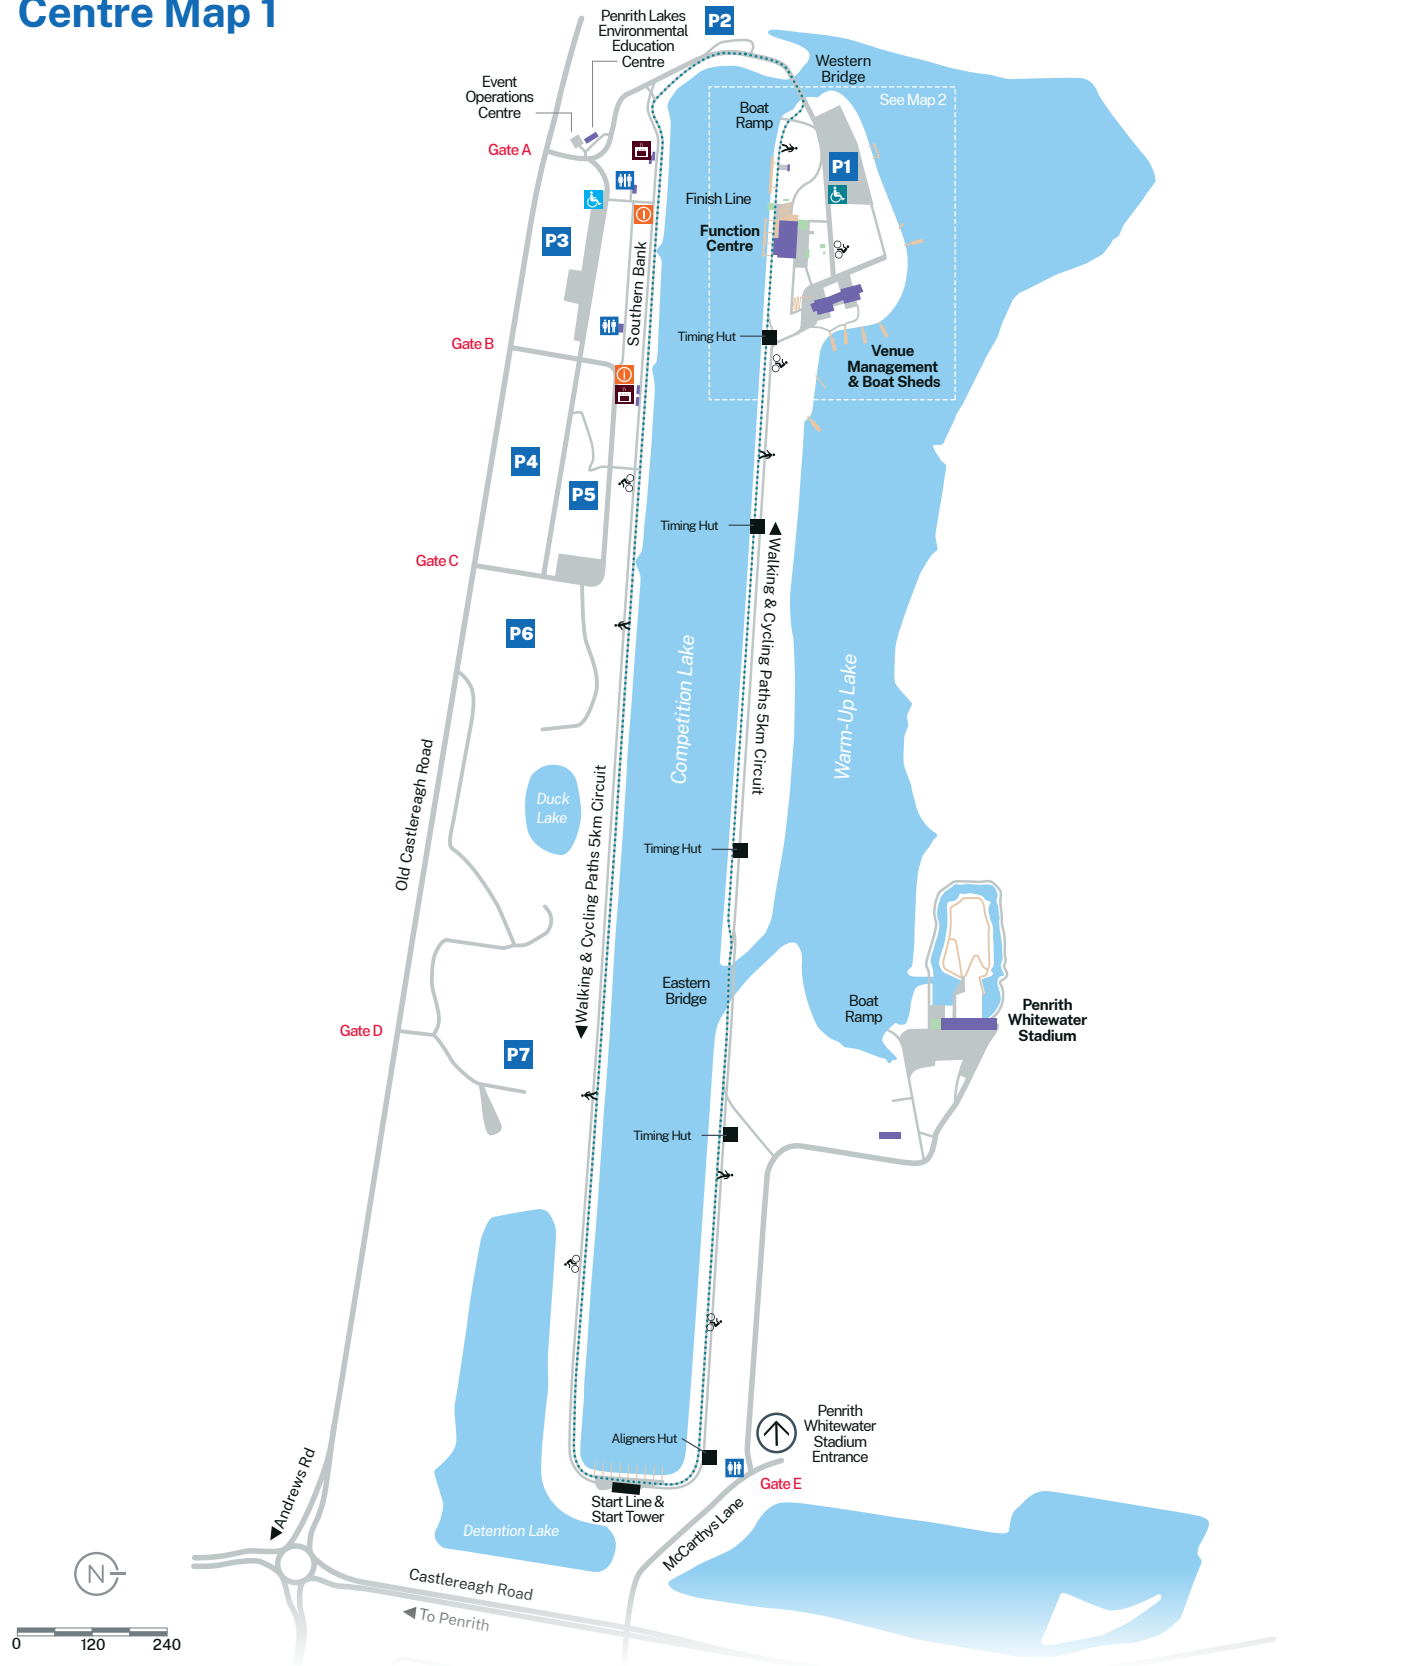

Sydney International Regatta Centre

Centre Map 1

-  Venue Information
-  Toilets
-  Disabled Parking
-  BBQ Area

Sydney International Regatta Centre

Centre Map 2

- | | | | | | |
|--|-------------------|--|------------------|--|-------------|
| | Venue Information | | Disabled Parking | | Showers |
| | Toilets | | Medical Room | | Regatta Tim |