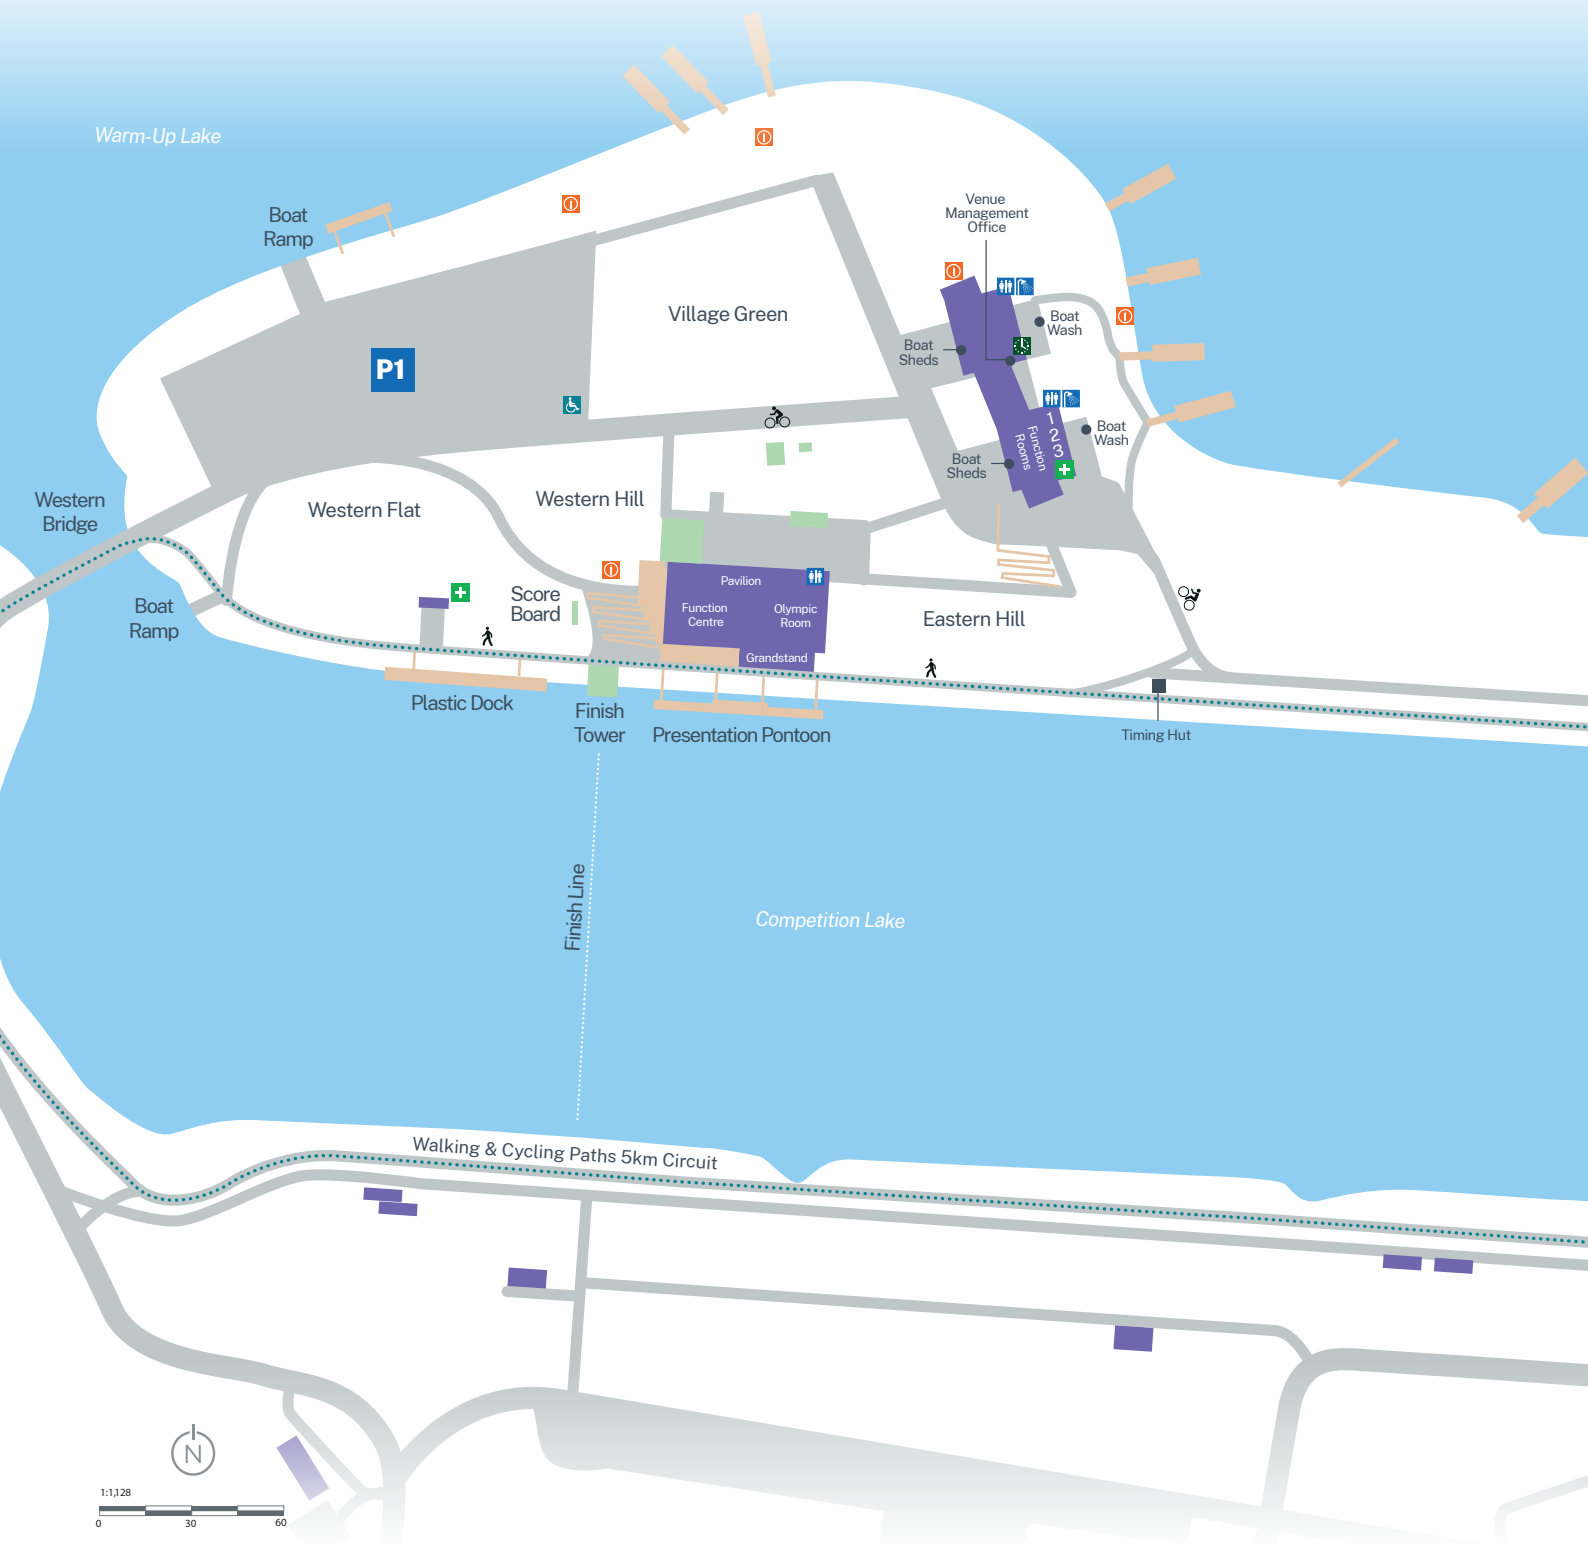

Sydney International Regatta Centre

Centre Map 1

-  Venue Information
-  Toilets
-  Disabled Parking
-  BBQ Area

Sydney International Regatta Centre

Centre Map 2

- | | | | | | |
|--|-------------------|--|------------------|--|-------------|
| | Venue Information | | Disabled Parking | | Showers |
| | Toilets | | Medical Room | | Regatta Tim |