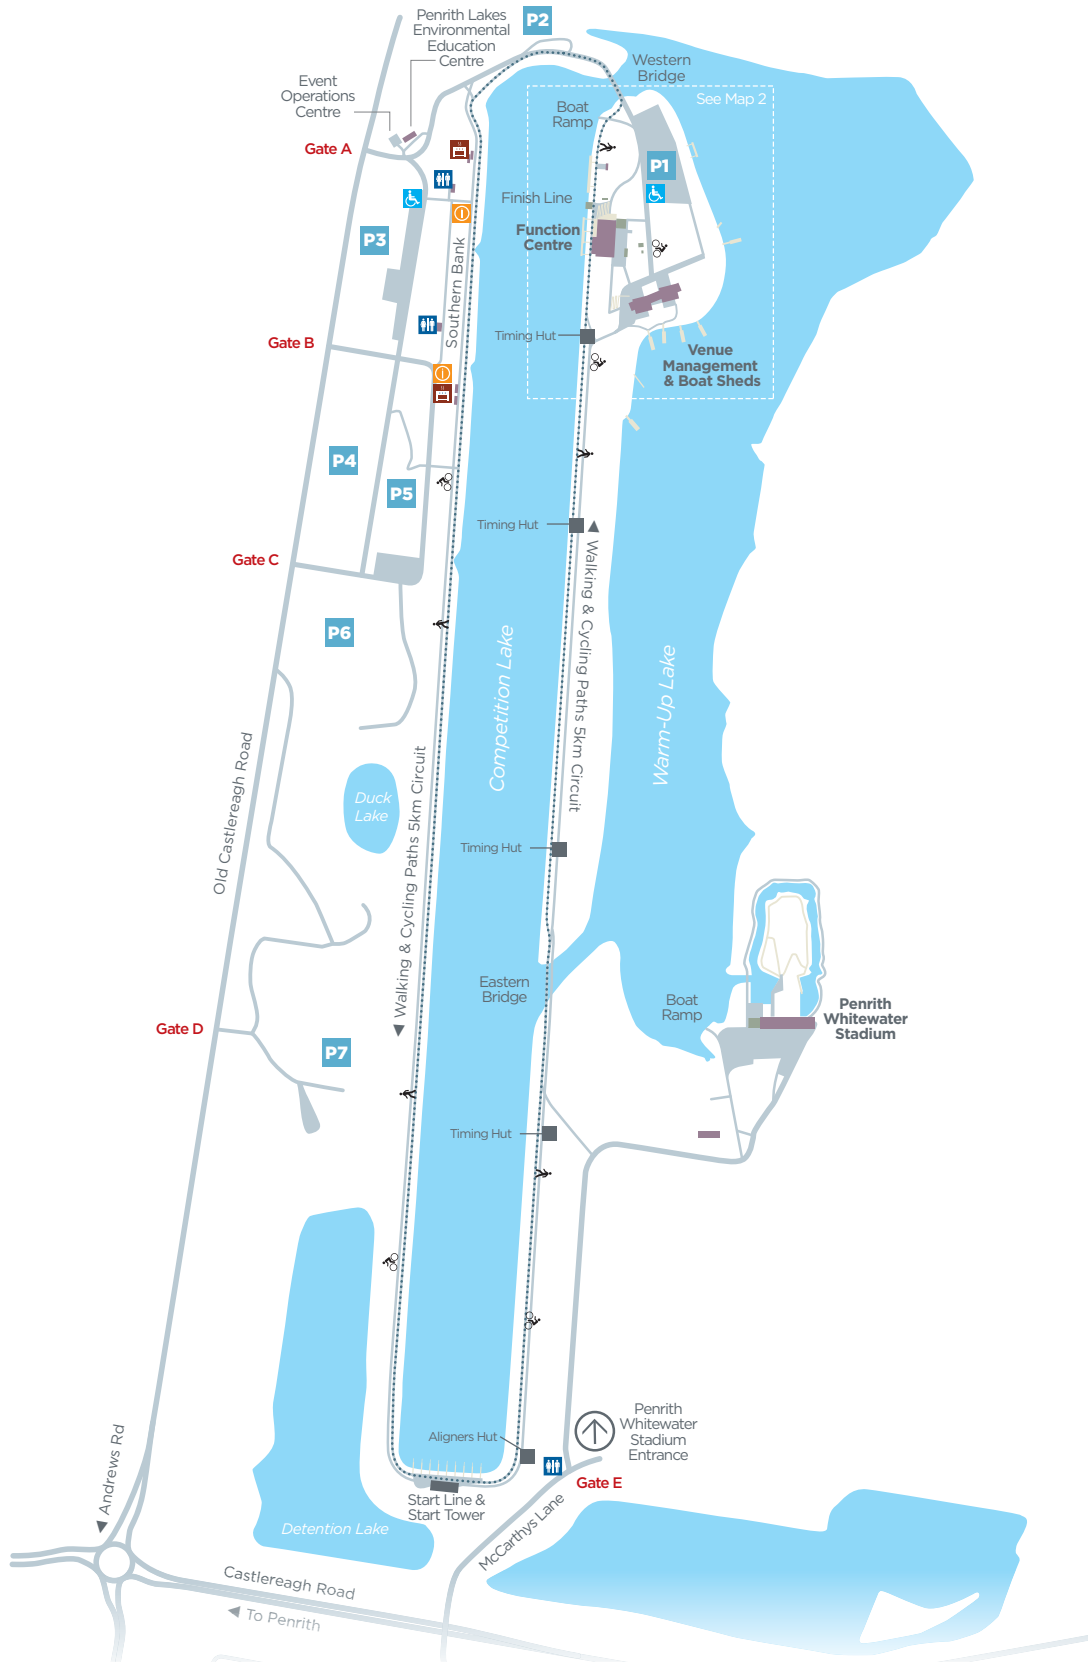

SYDNEY INTERNATIONAL REGATTA CENTRE

Centre Map 1

SYDNEY INTERNATIONAL REGATTA CENTRE

Centre Map 2

-  Venue Information
-  Toilets
-  Showers
-  Disabled Parking
-  Medical Room
-  Regatta Time